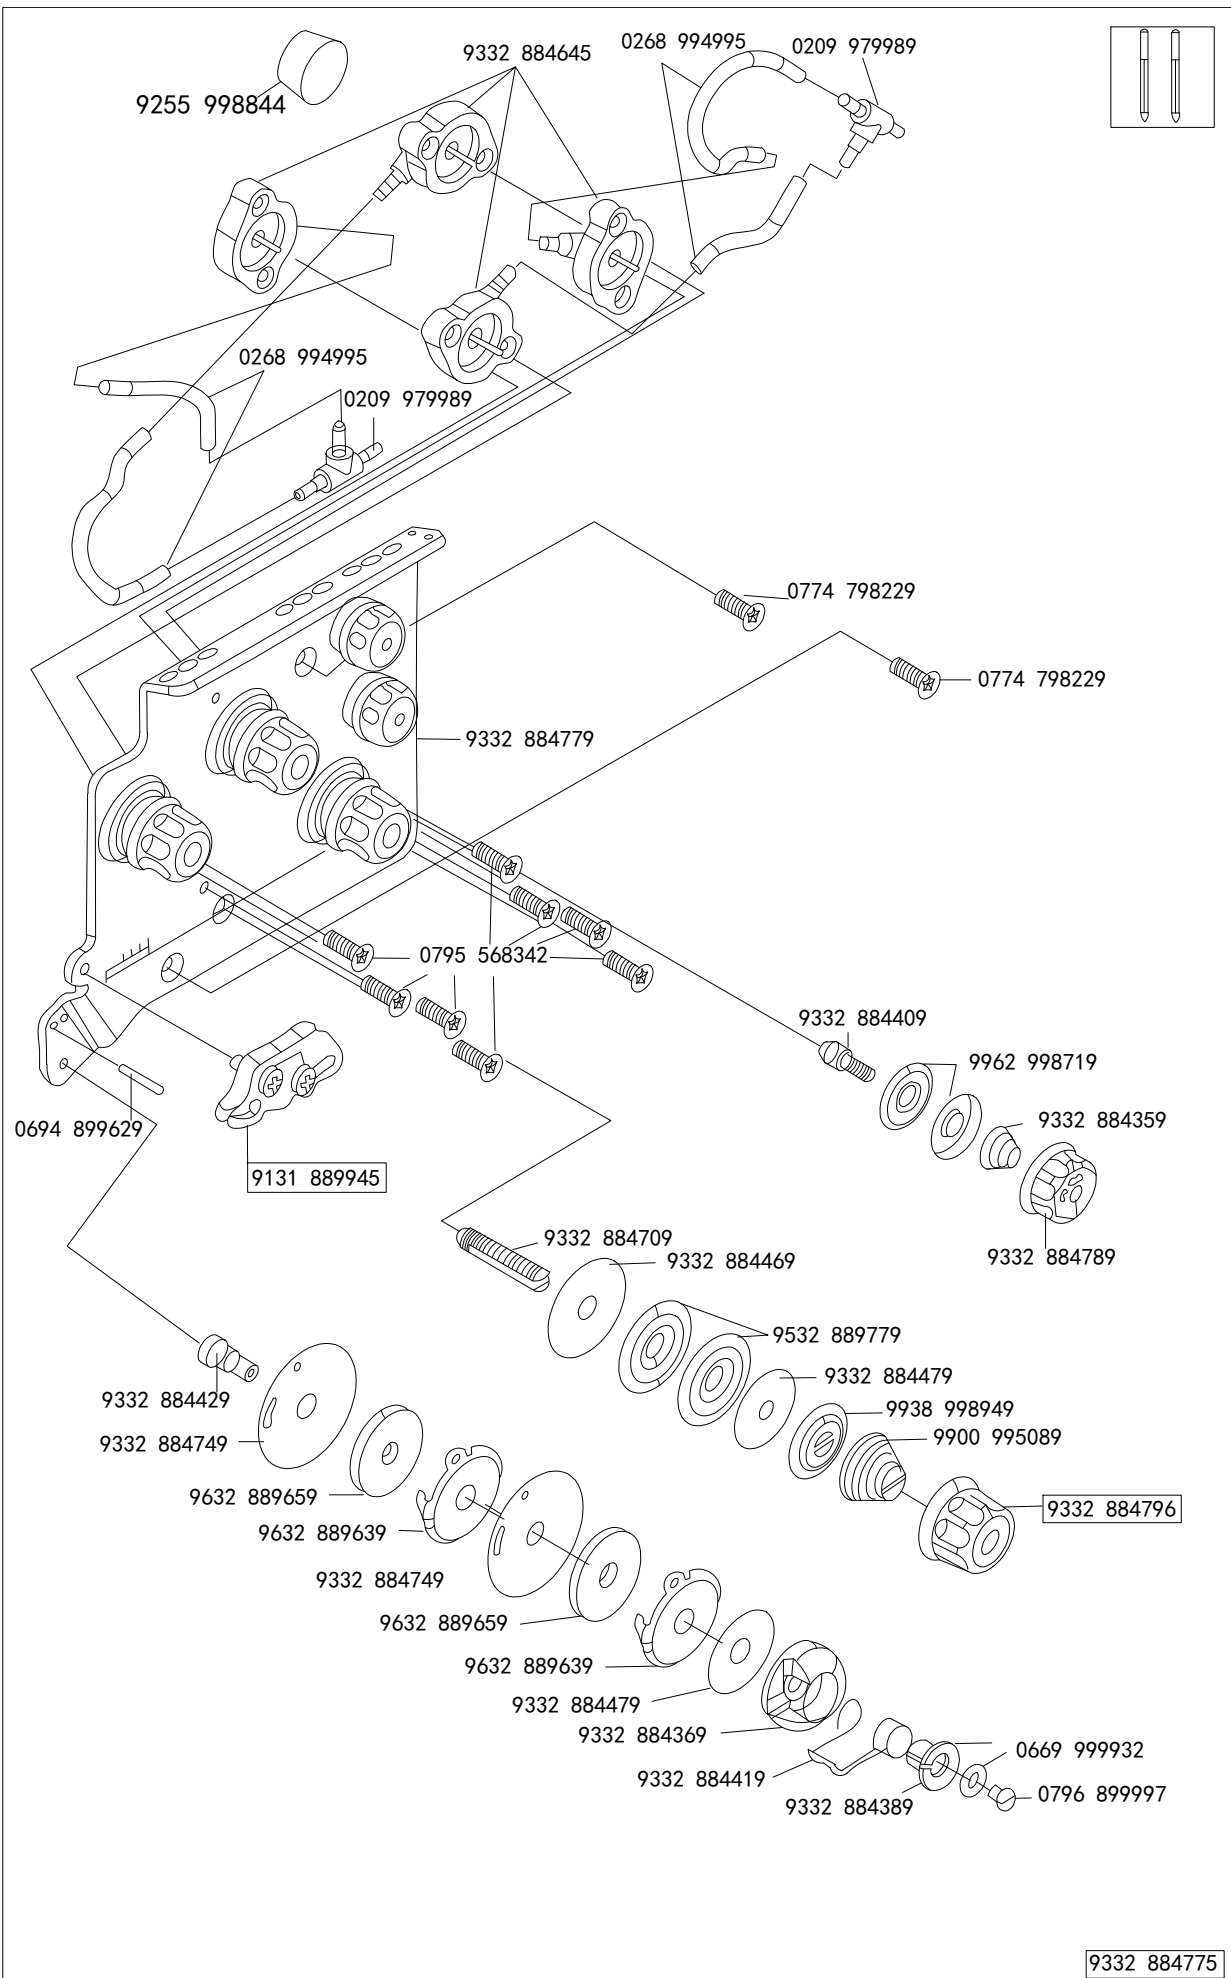

PARTS BOOK

HD 8-26

HD 8-32

Industrial automatic heavy duty sewing
machine with unison feed

HD
texi

9332 844395

9332 844365

	
9332 824895	9332 824885