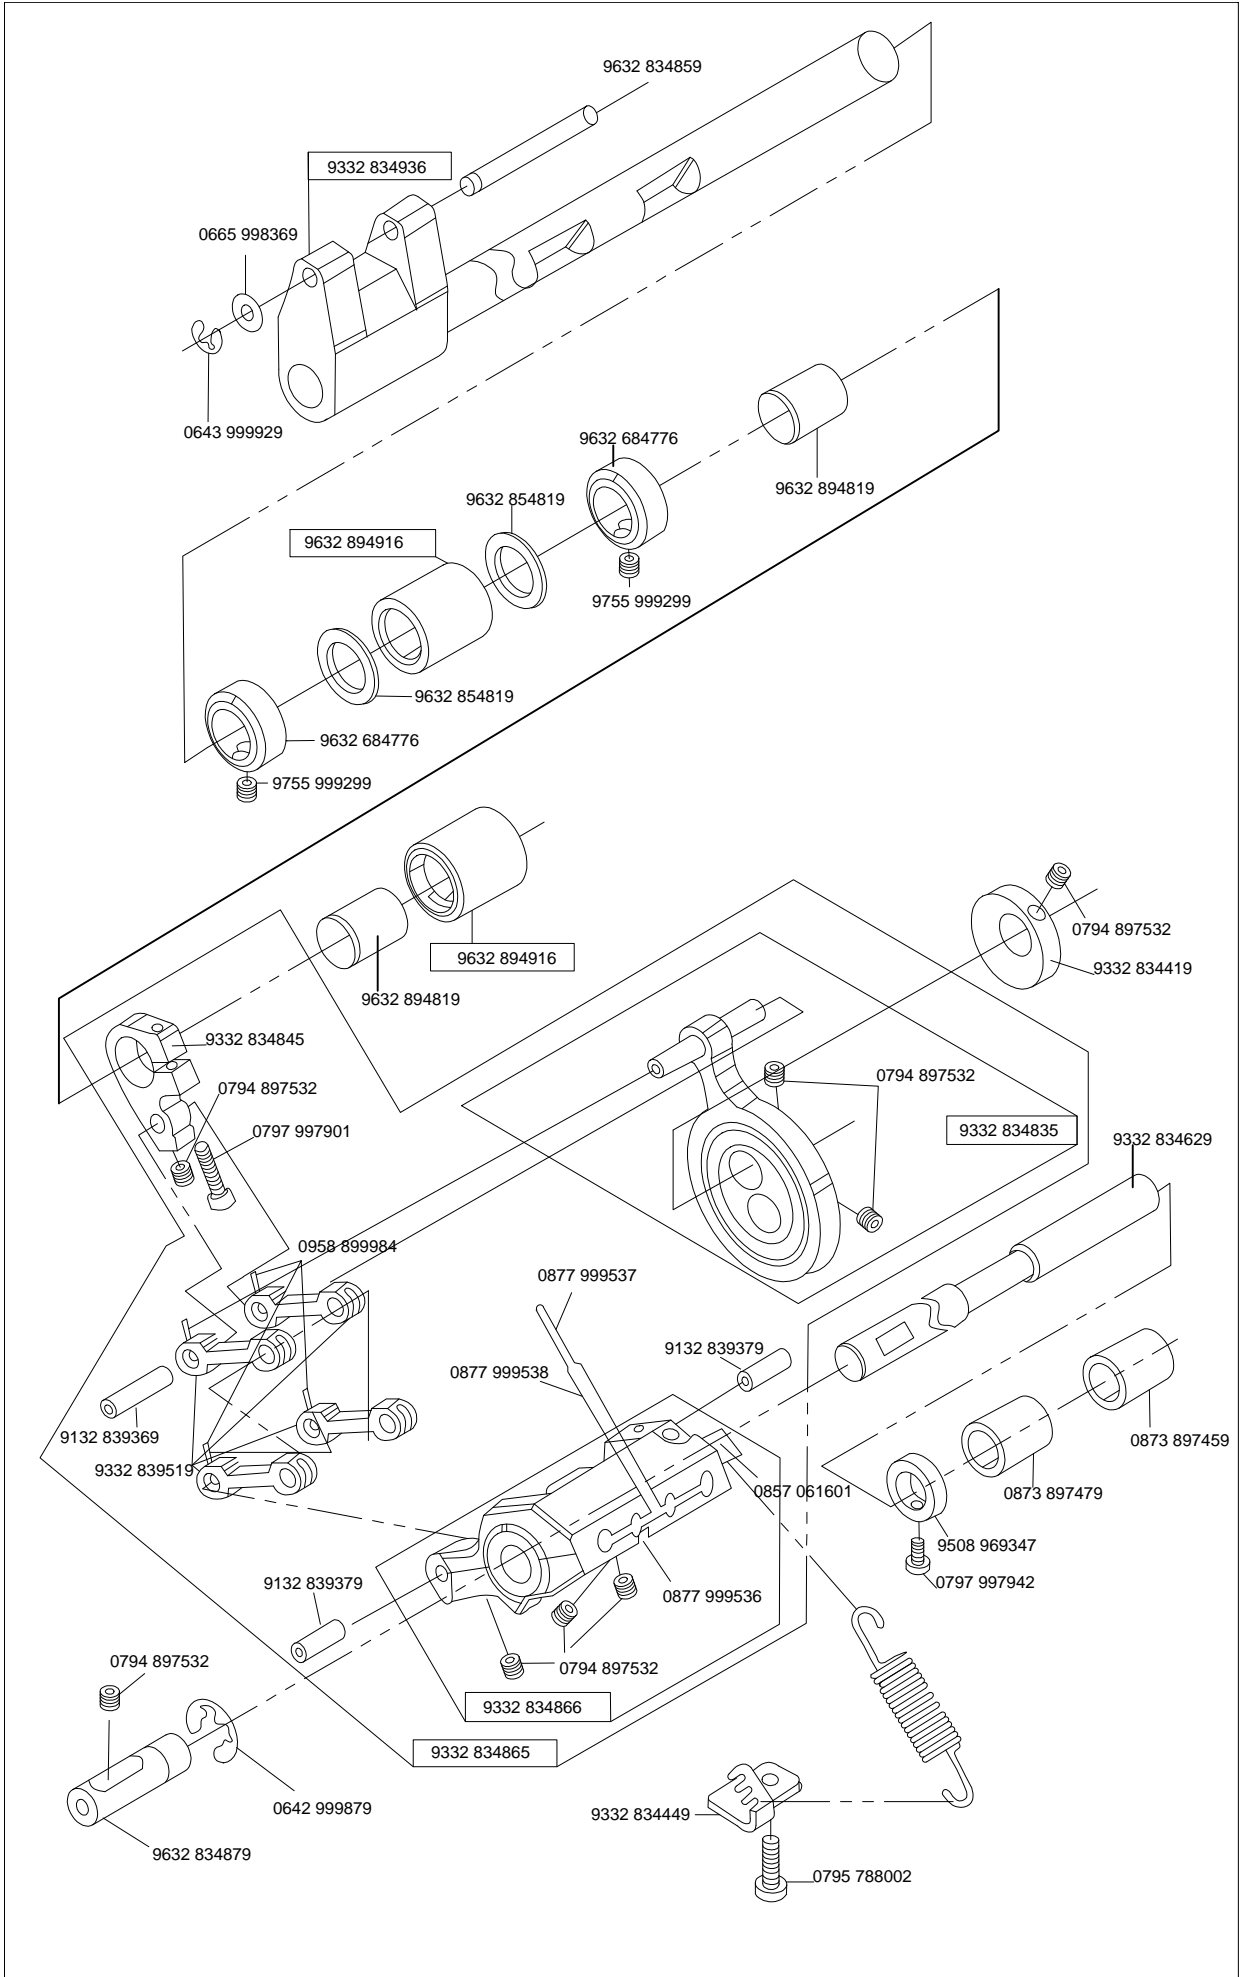

PARTS BOOK

HD 8-26

HD 8-32

Industrial automatic heavy duty sewing
machine with unison feed

HD
texi

9332 844395

9332 844365

	
9332 824895	9332 824885