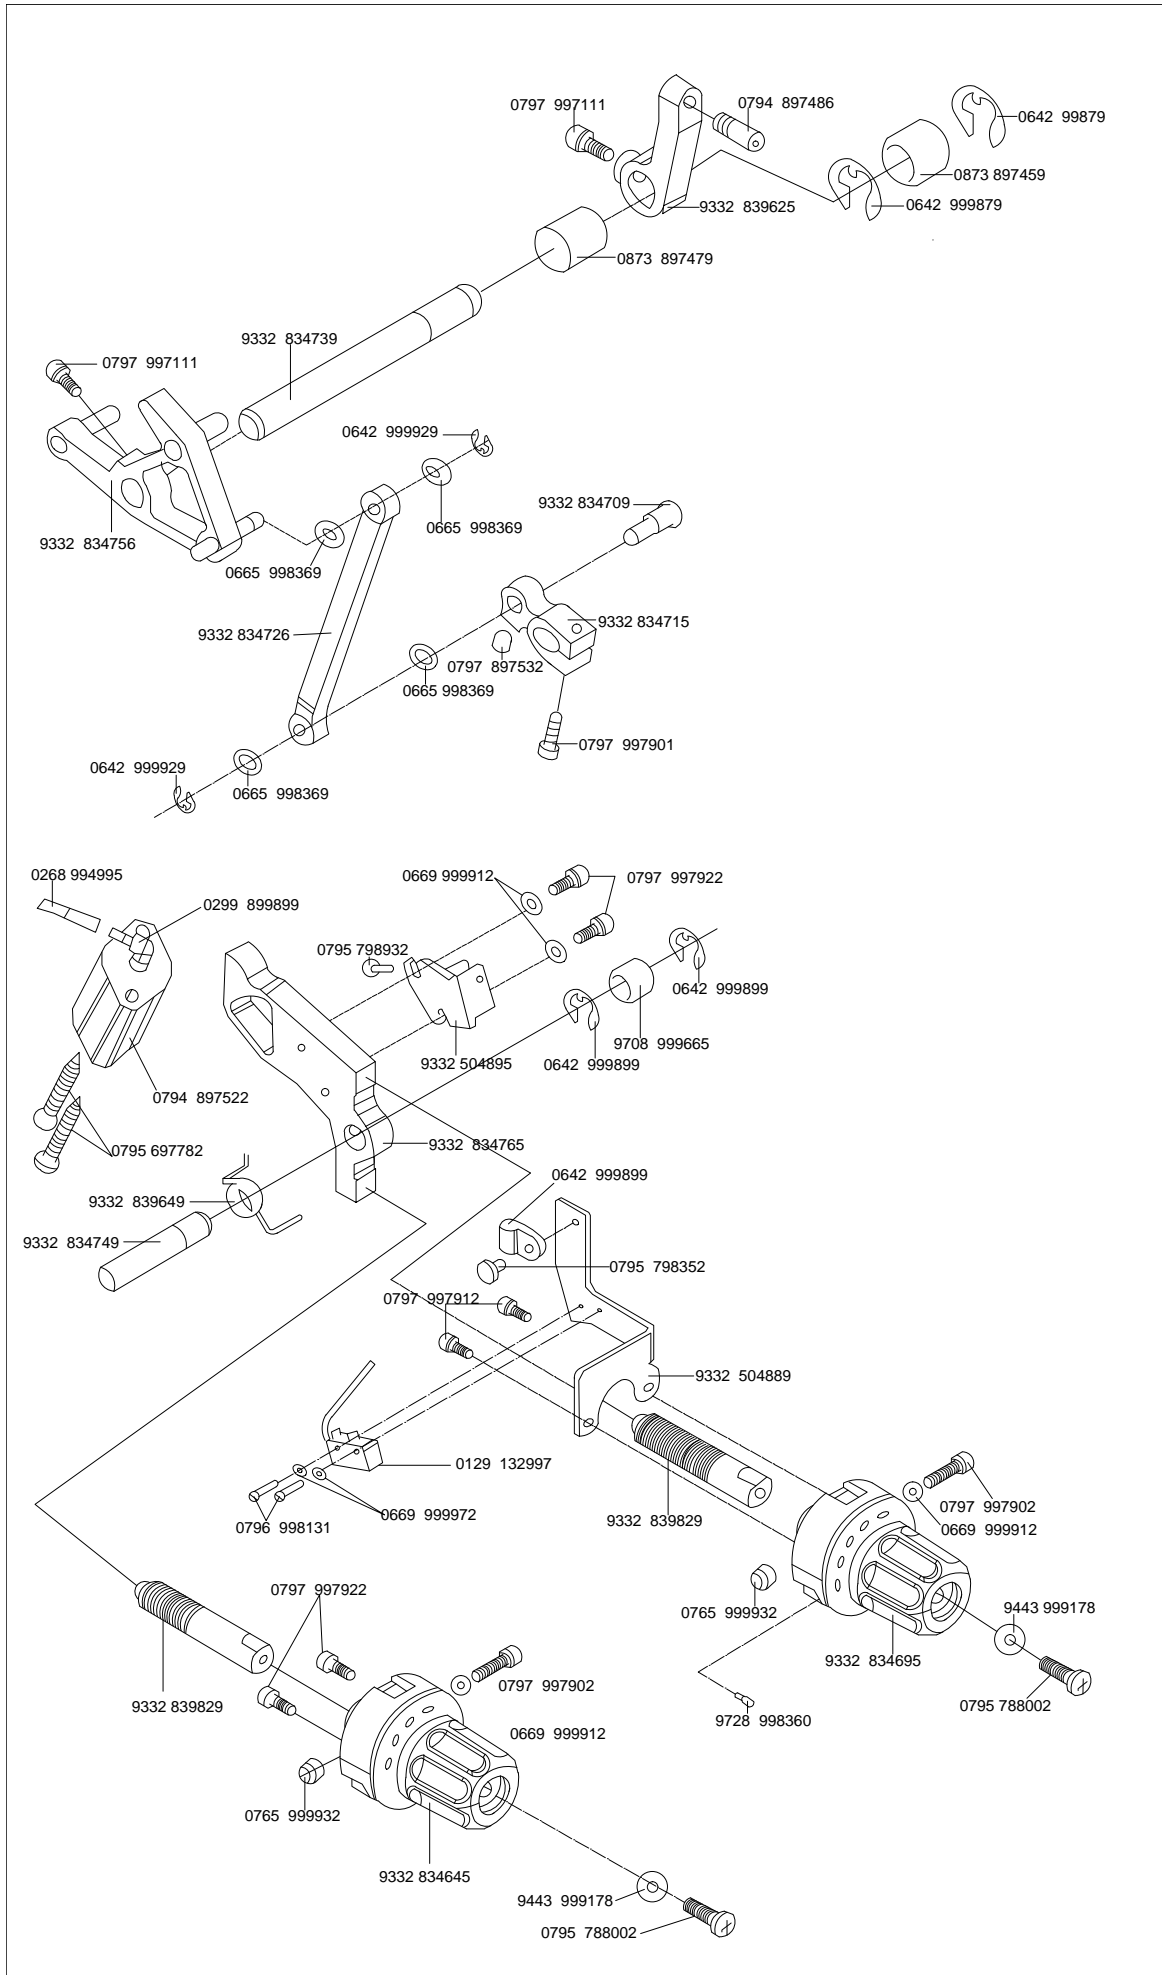

PARTS BOOK

HD 8-26

HD 8-32

Industrial automatic heavy duty sewing
machine with unison feed

HD
texi

9332 844395

9332 844365

	
9332 824895	9332 824885