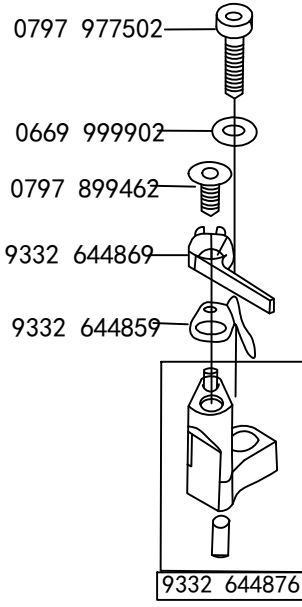

PARTS BOOK

HD 8-26

HD 8-32

Industrial automatic heavy duty sewing
machine with unison feed

HD
texi

9332 844395

9332 844365

	
9332 824895	9332 824885