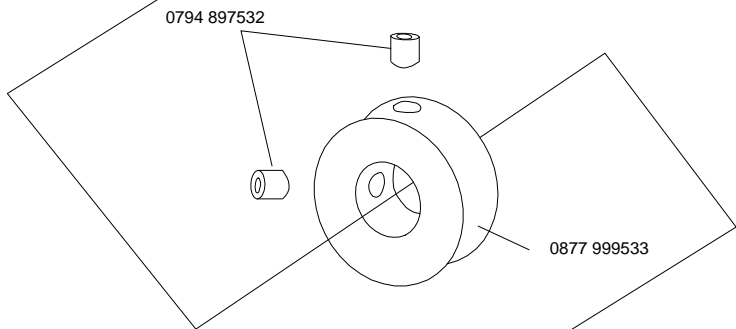

PARTS BOOK

HD 8-26

HD 8-32

Industrial automatic heavy duty sewing
machine with unison feed

HD
texi

9332 844395

9332 844365

	
9332 824895	9332 824885