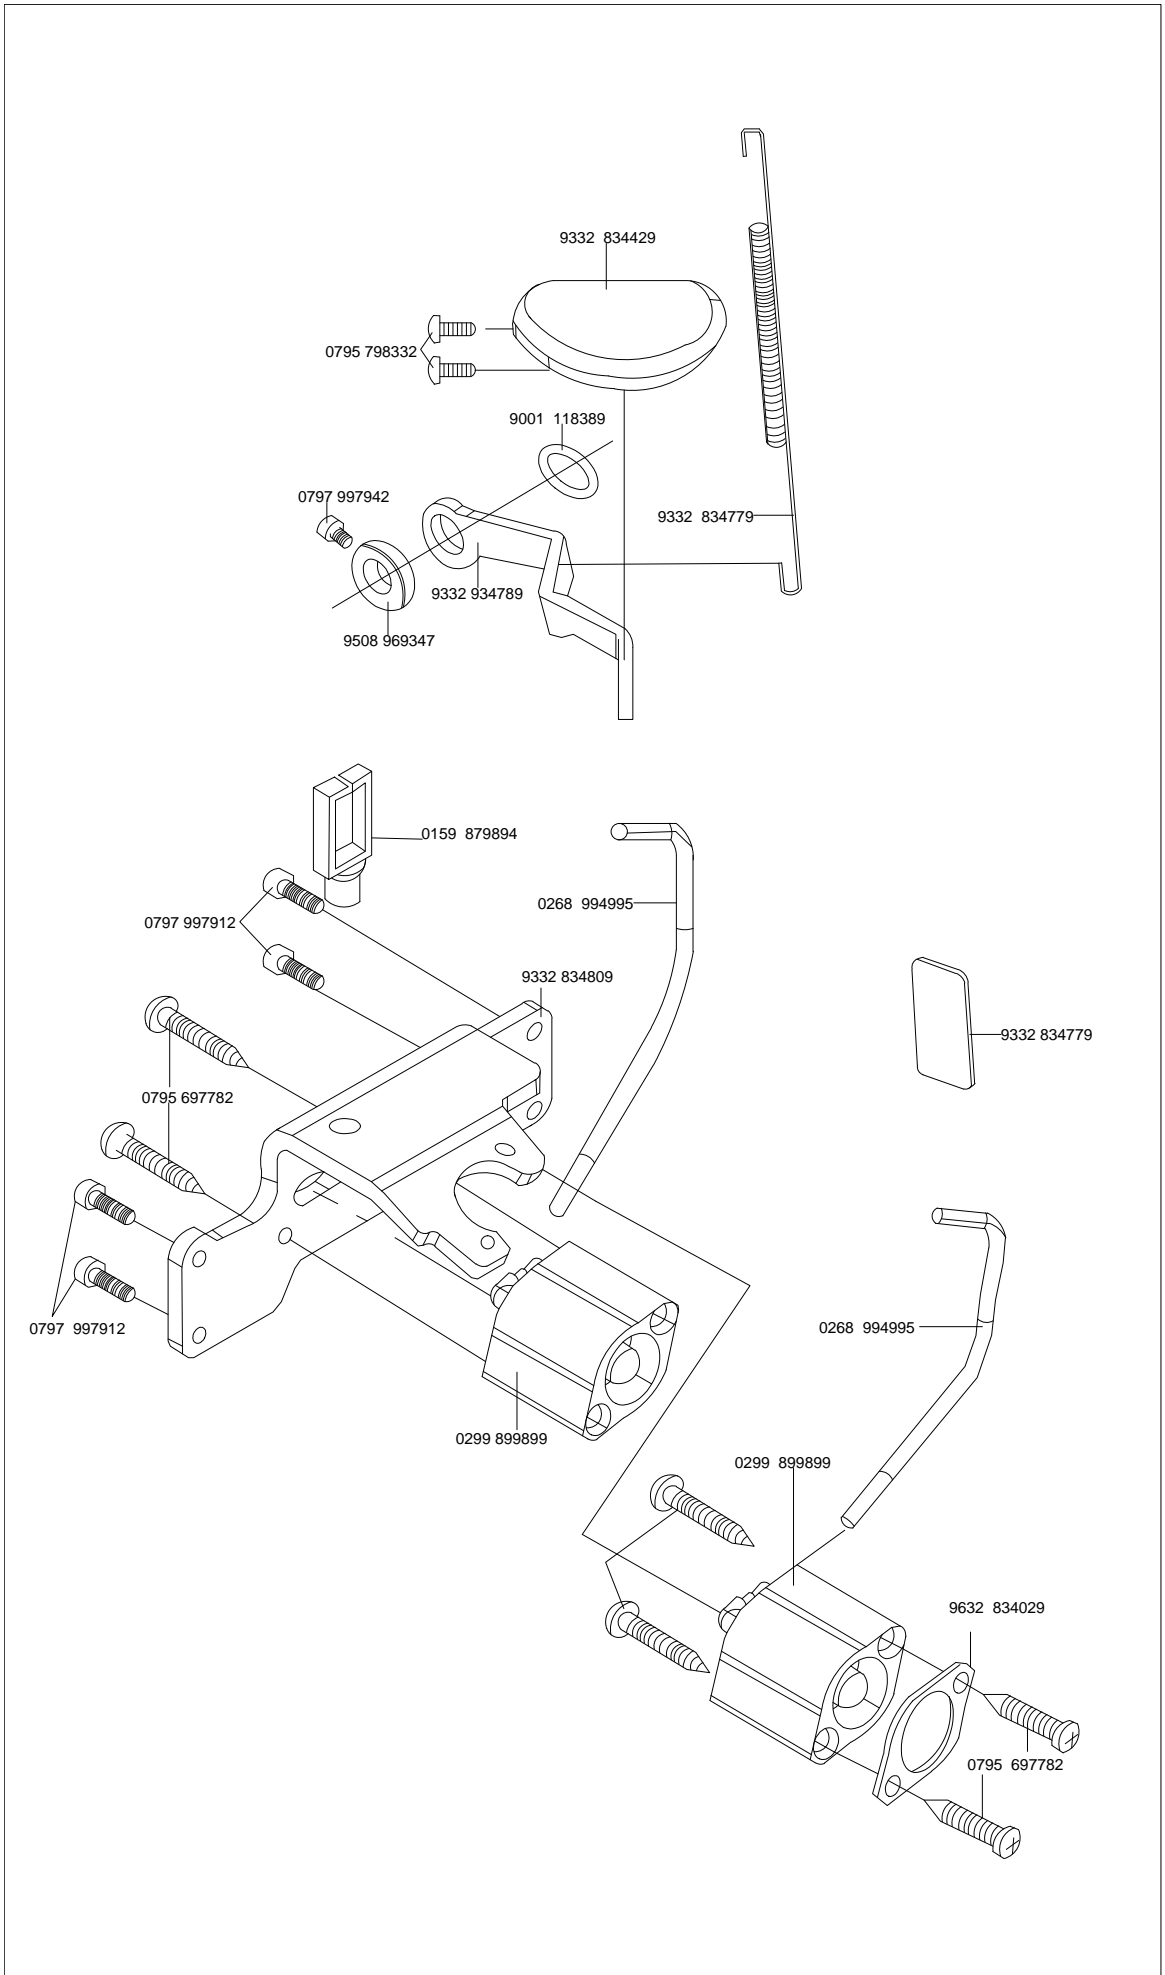

PARTS BOOK

HD 8-26

HD 8-32

Industrial automatic heavy duty sewing
machine with unison feed

HD
texi

9332 844395

9332 844365

	
9332 824895	9332 824885