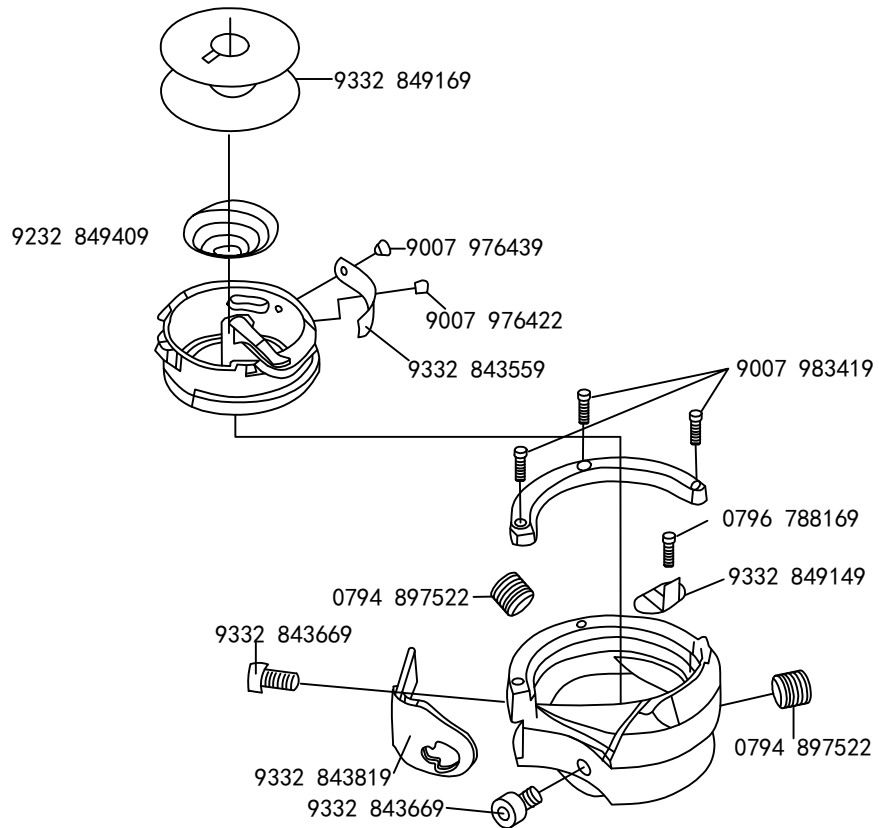

PARTS BOOK

HD 8-26

HD 8-32

Industrial automatic heavy duty sewing
machine with unison feed

HD
texi

9332 844395

9332 844365

	
9332 824895	9332 824885