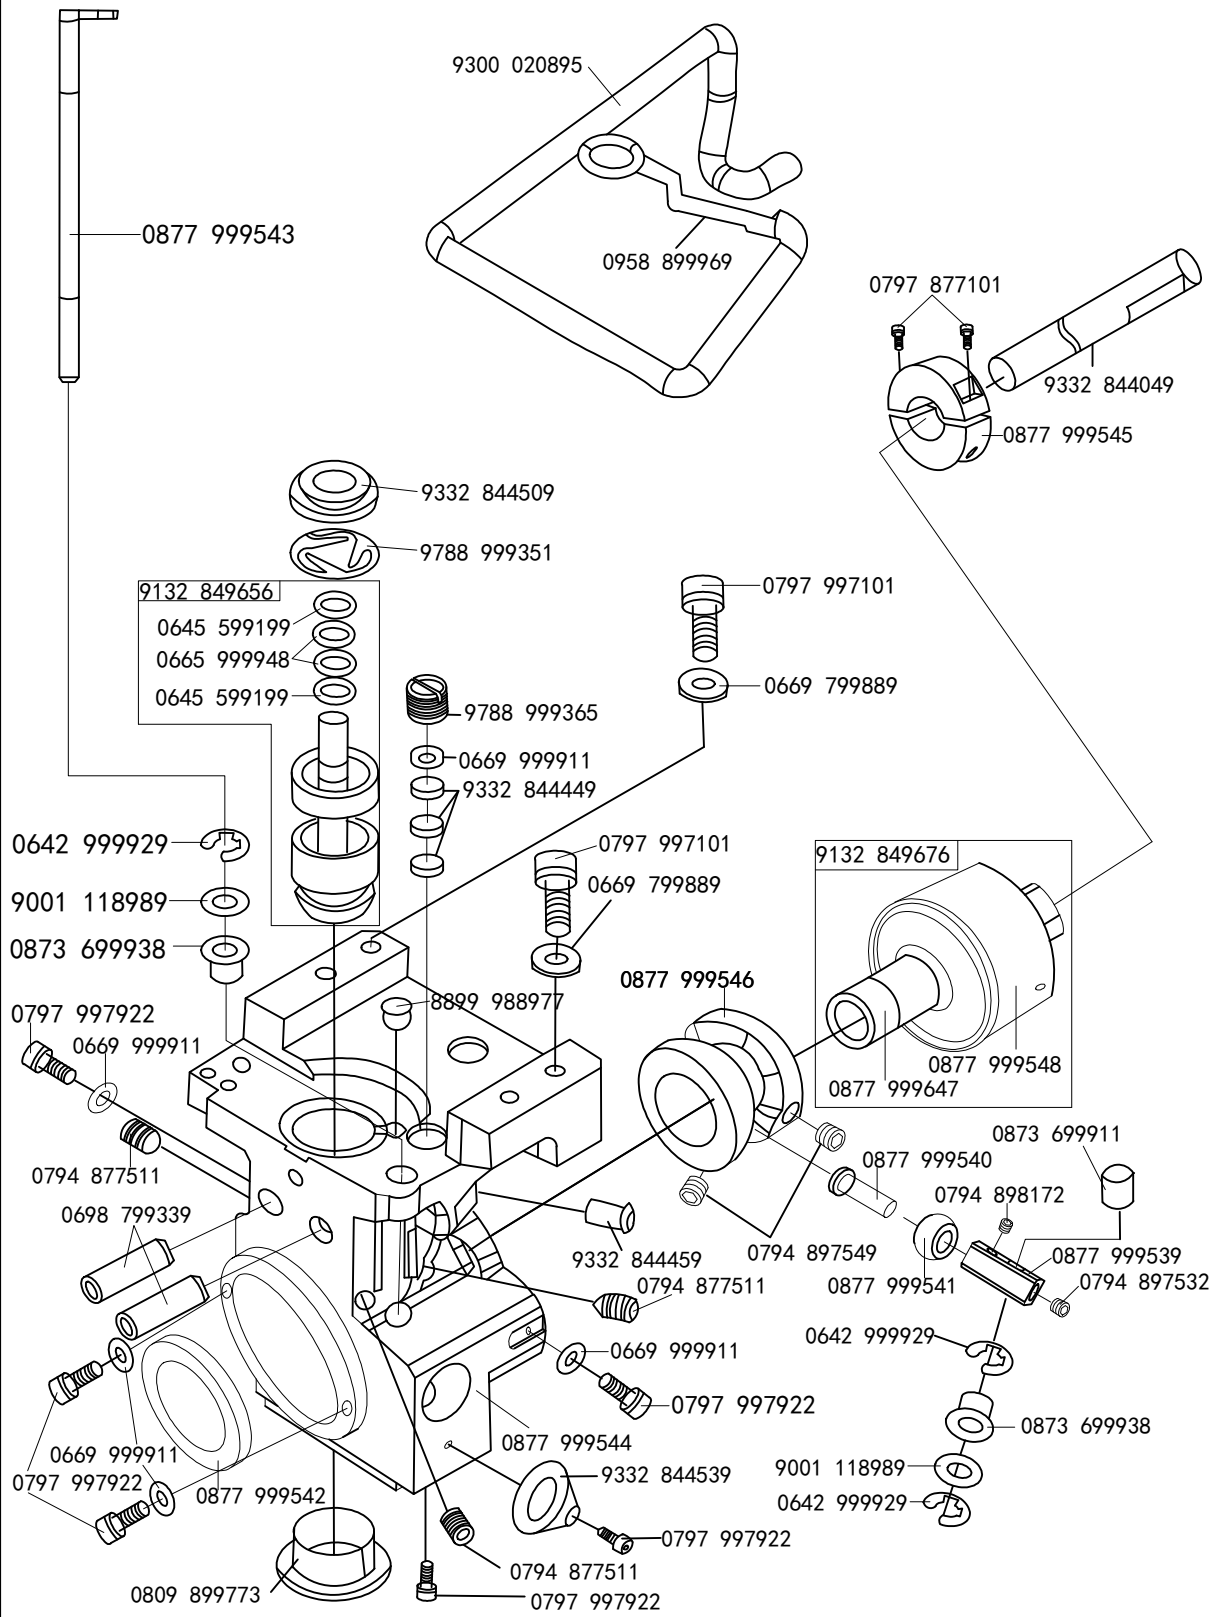

PARTS BOOK

HD 8-26

HD 8-32

Industrial automatic heavy duty sewing
machine with unison feed

HD
texi

9332 844395

9332 844365

	
9332 824895	9332 824885