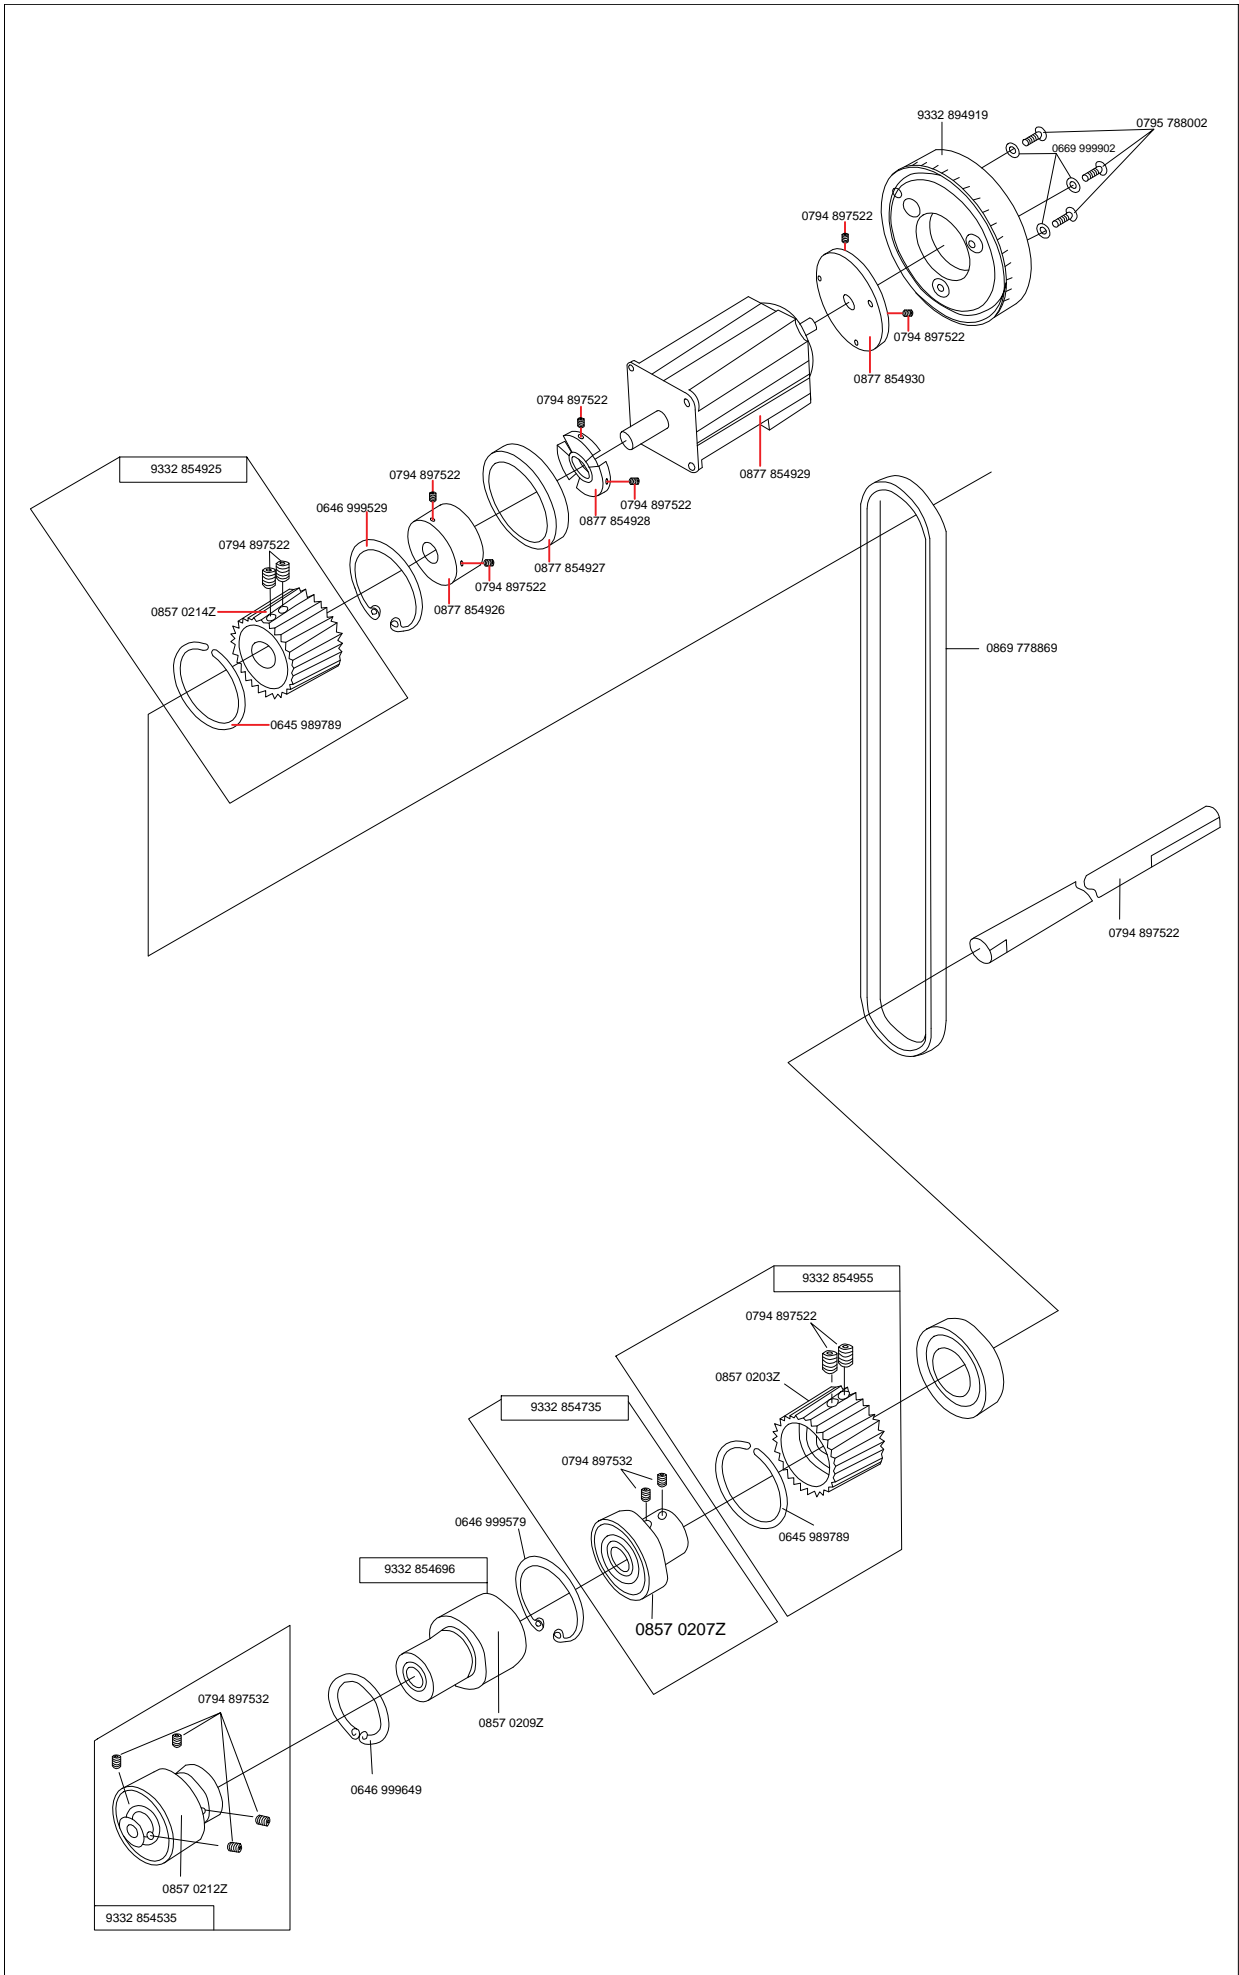

PARTS BOOK

HD 8-26

HD 8-32

Industrial automatic heavy duty sewing
machine with unison feed

HD
texi

9332 844395

9332 844365

	
9332 824895	9332 824885