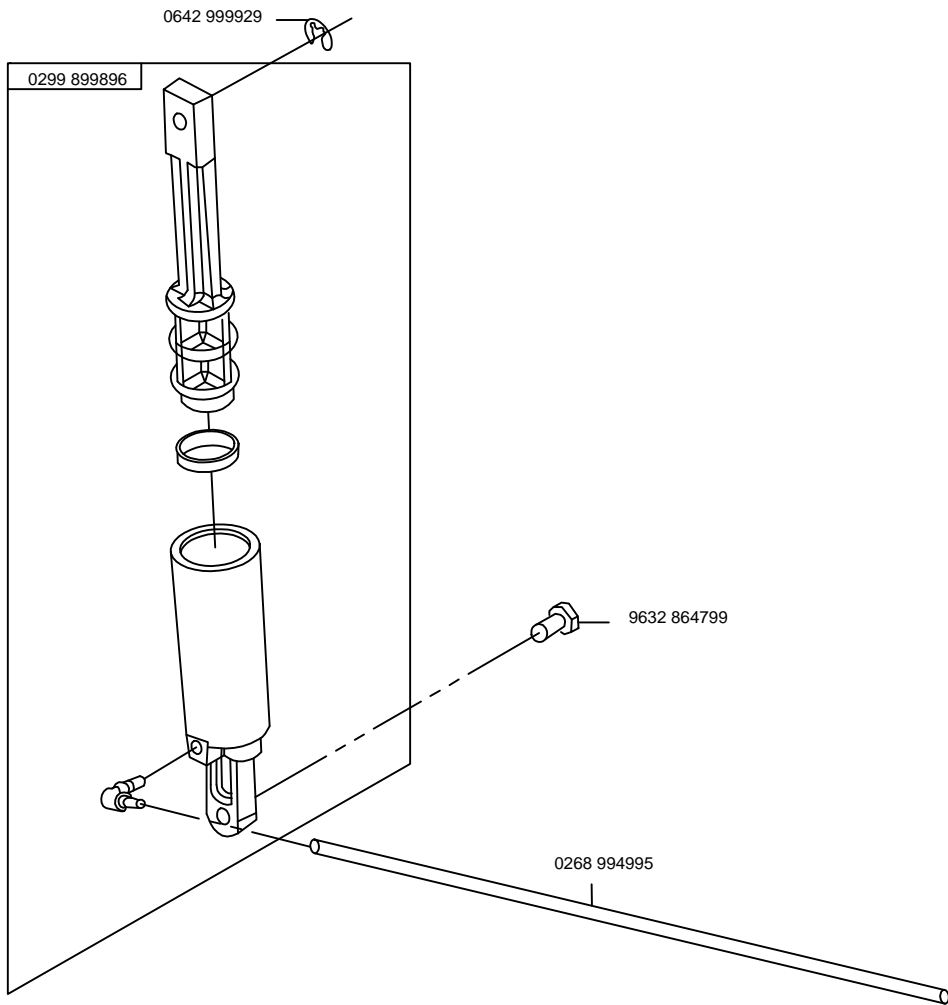

PARTS BOOK

HD 8-26

HD 8-32

Industrial automatic heavy duty sewing
machine with unison feed

HD
texi

9332 844395

9332 844365

	
9332 824895	9332 824885