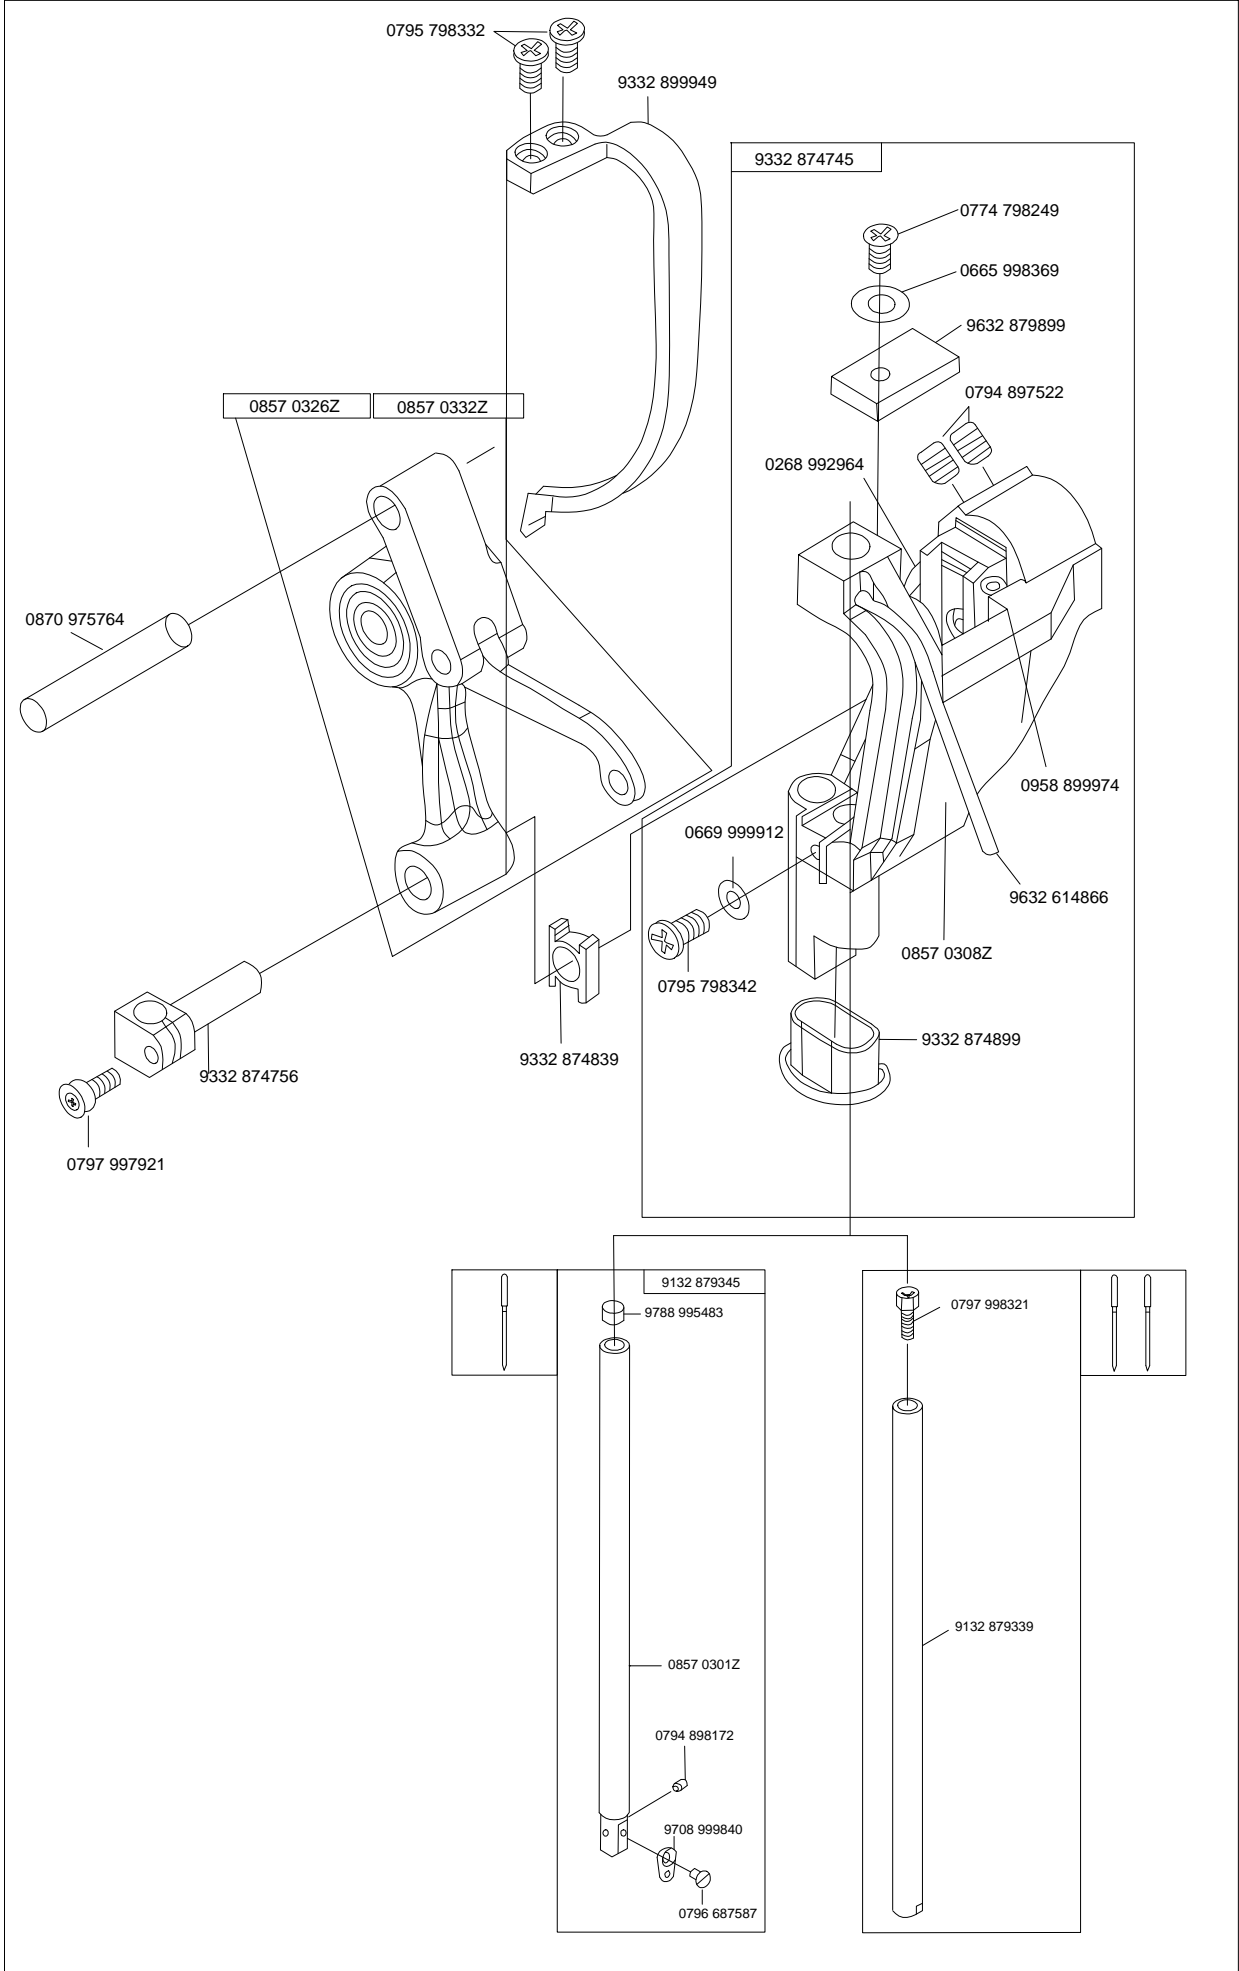

PARTS BOOK

HD 8-26

HD 8-32

Industrial automatic heavy duty sewing
machine with unison feed

HD
texi

9332 844395

9332 844365

	
9332 824895	9332 824885