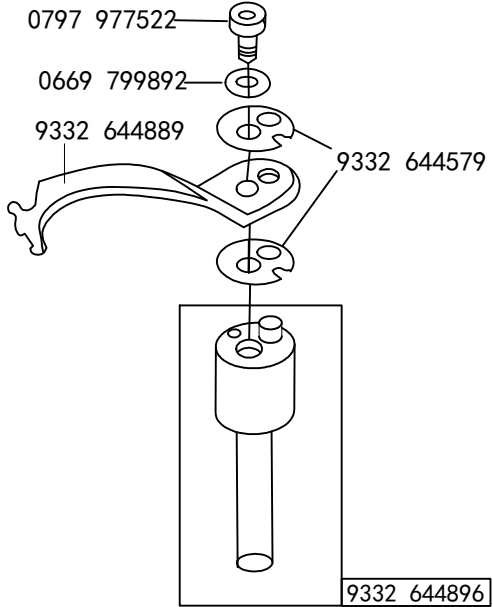

PARTS BOOK

HD 8-26

HD 8-32

Industrial automatic heavy duty sewing
machine with unison feed

HD
texi

9332 844395

9332 844365

	
9332 824895	9332 824885