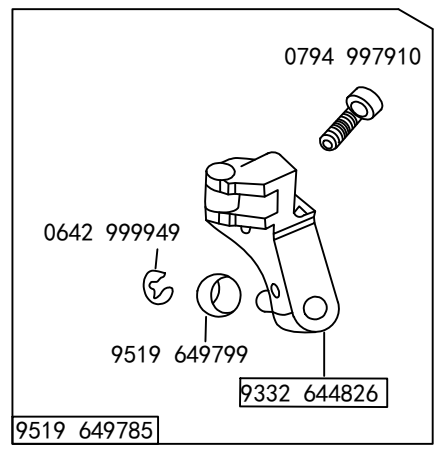

PARTS BOOK

HD 8-26

HD 8-32

Industrial automatic heavy duty sewing
machine with unison feed

HD
texi

9332 844395

9332 844365

	
9332 824895	9332 824885