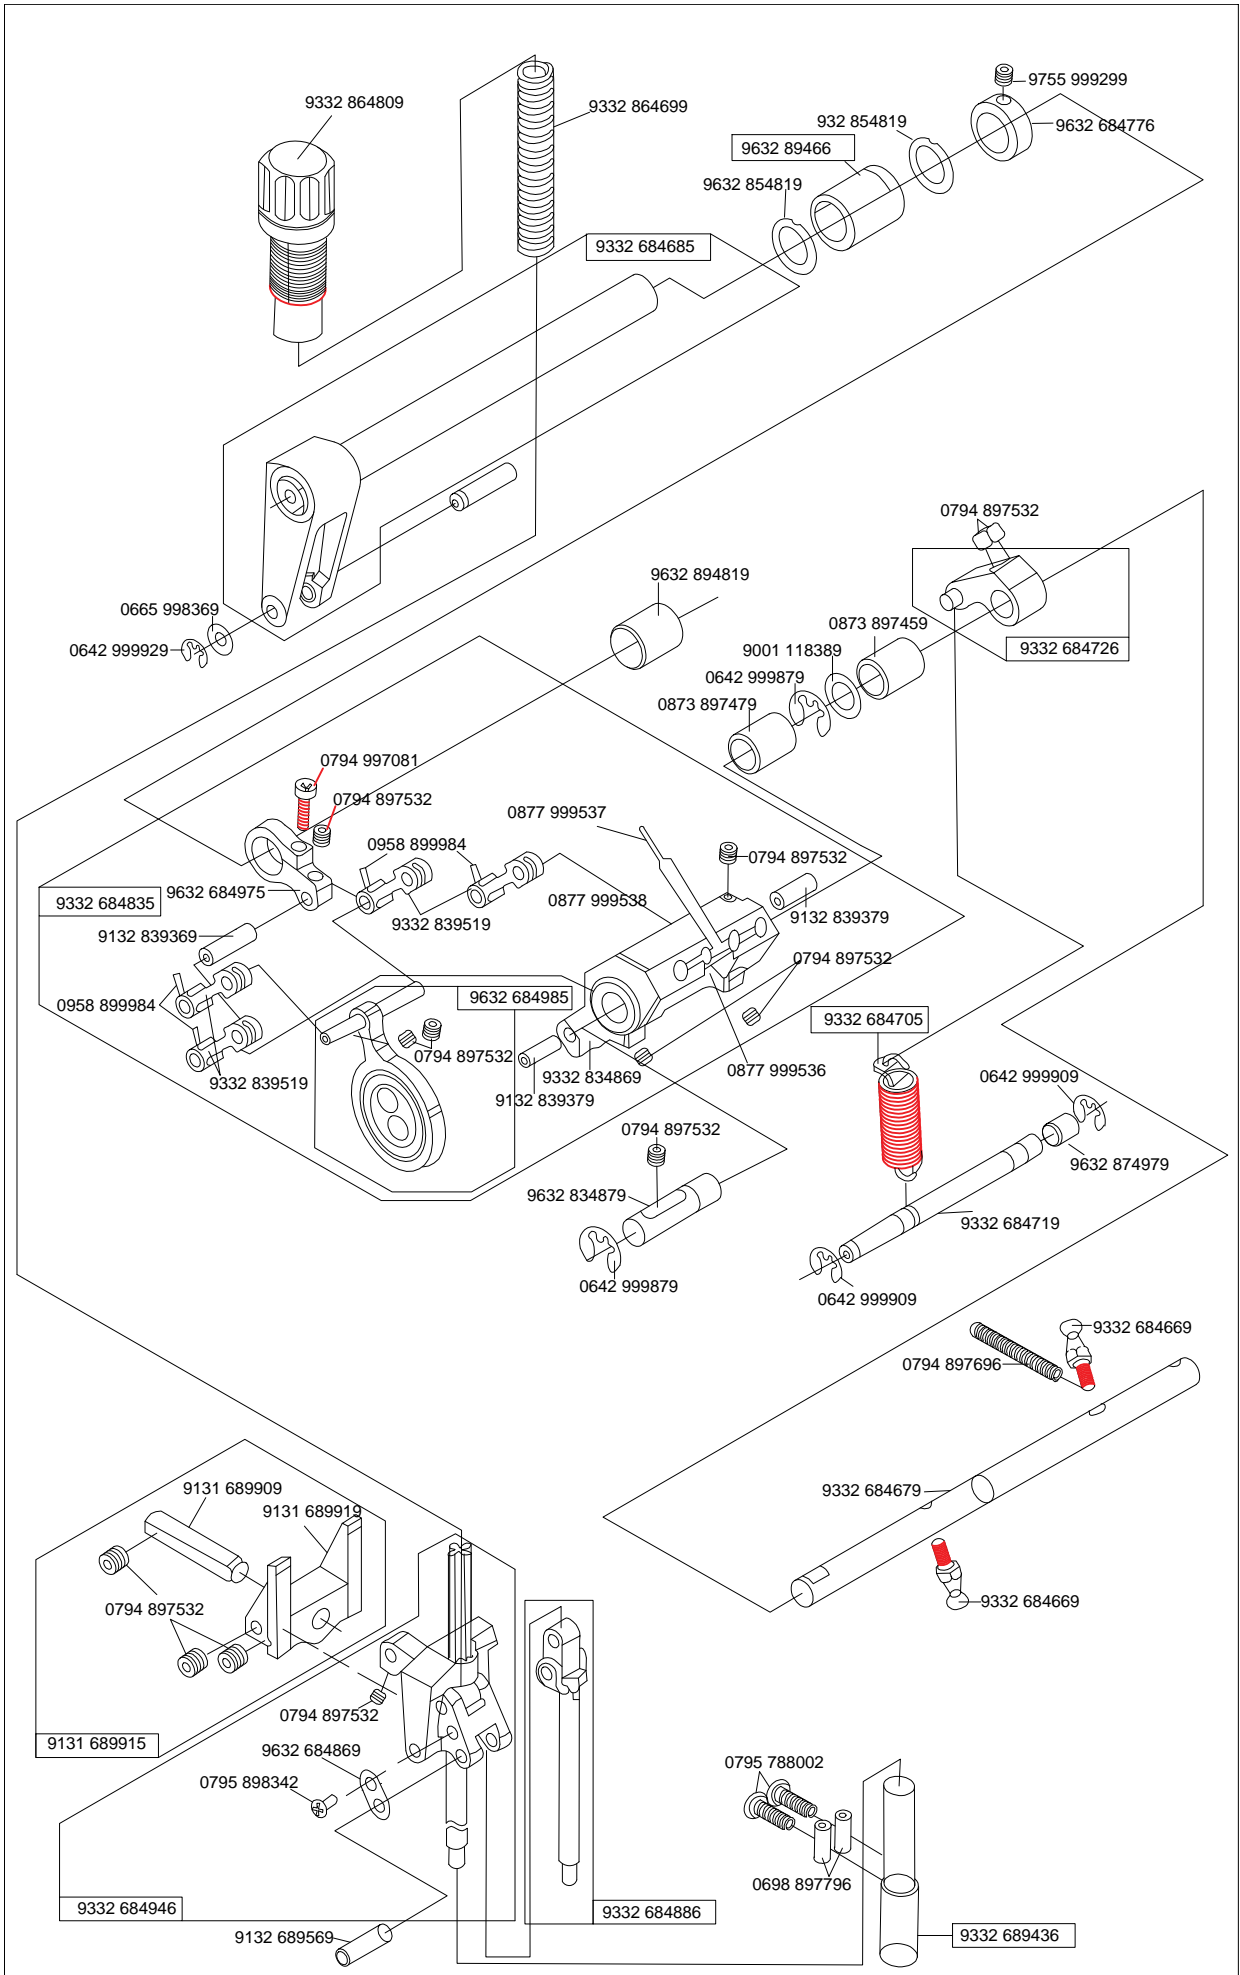

PARTS BOOK

HD 8-26

HD 8-32

Industrial automatic heavy duty sewing
machine with unison feed

HD
texi

9332 844395

9332 844365

	
9332 824895	9332 824885