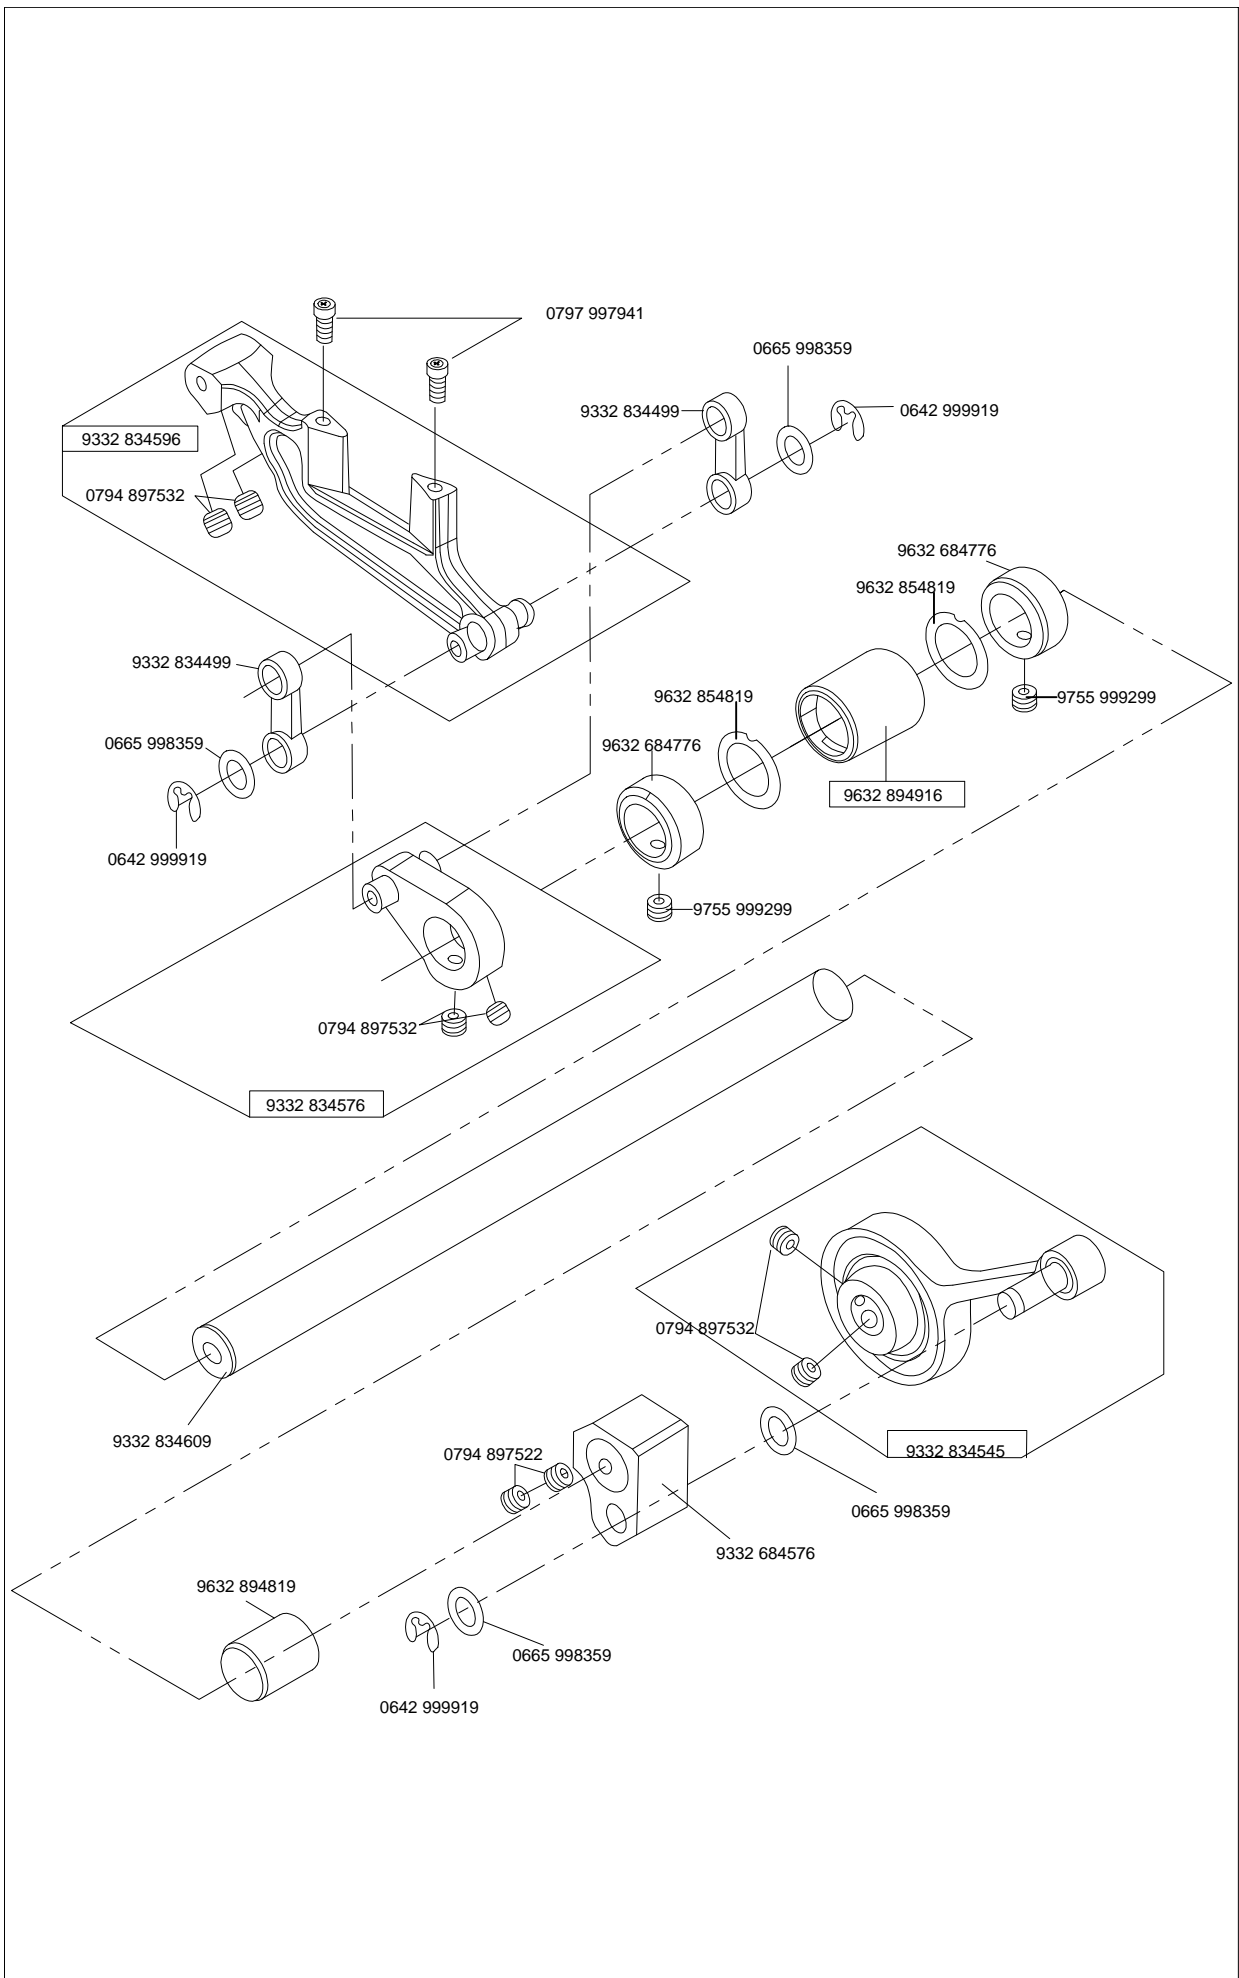

PARTS BOOK

HD 8-26

HD 8-32

Industrial automatic heavy duty sewing
machine with unison feed

HD
texi

9332 844395

9332 844365

	
9332 824895	9332 824885