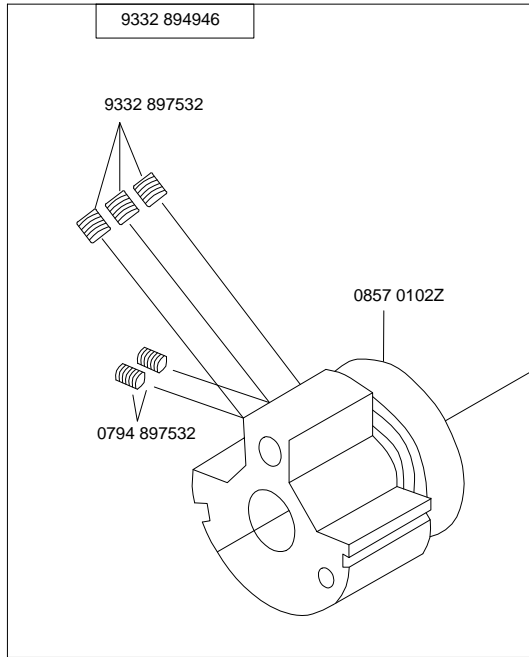

PARTS BOOK

HD 8-26

HD 8-32

Industrial automatic heavy duty sewing
machine with unison feed

HD
texi

9332 844395

9332 844365

	
9332 824895	9332 824885