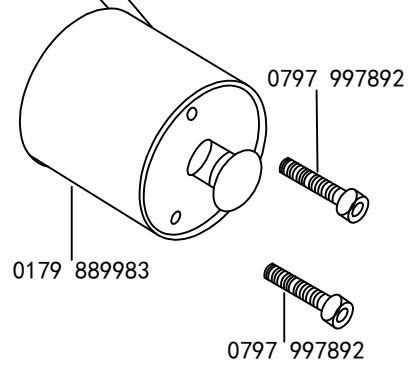

PARTS BOOK

HD 8-26

HD 8-32

Industrial automatic heavy duty sewing
machine with unison feed

HD
texi

9332 844395

9332 844365

	
9332 824895	9332 824885