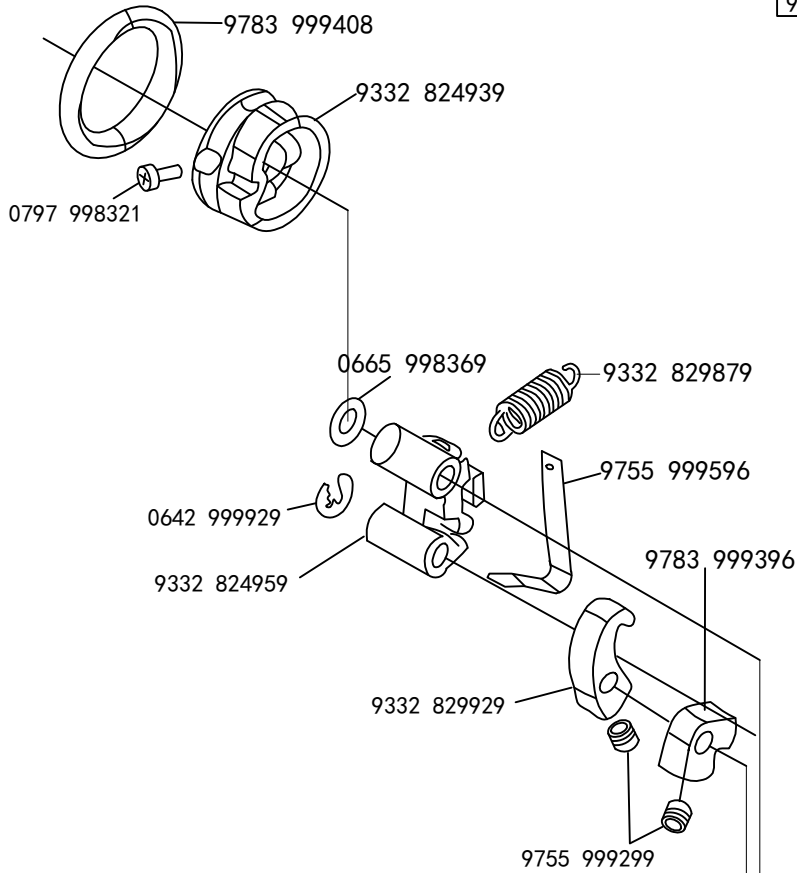

PARTS BOOK

HD 8-26

HD 8-32

Industrial automatic heavy duty sewing
machine with unison feed

HD
texi

9332 844395

9332 844365

	
9332 824895	9332 824885