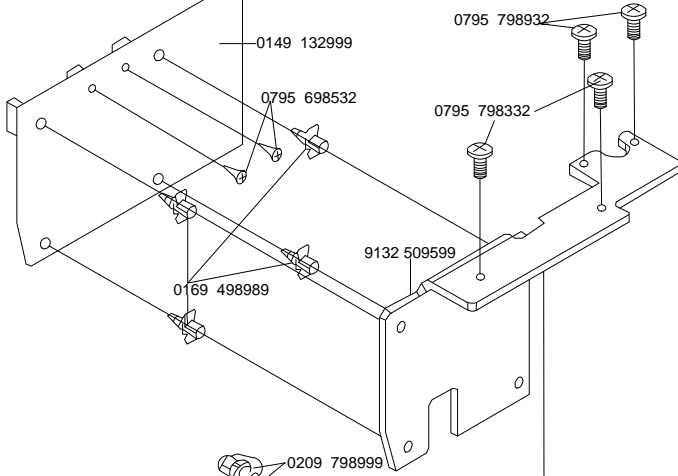

0795 798332

0795 798332

0795 798332