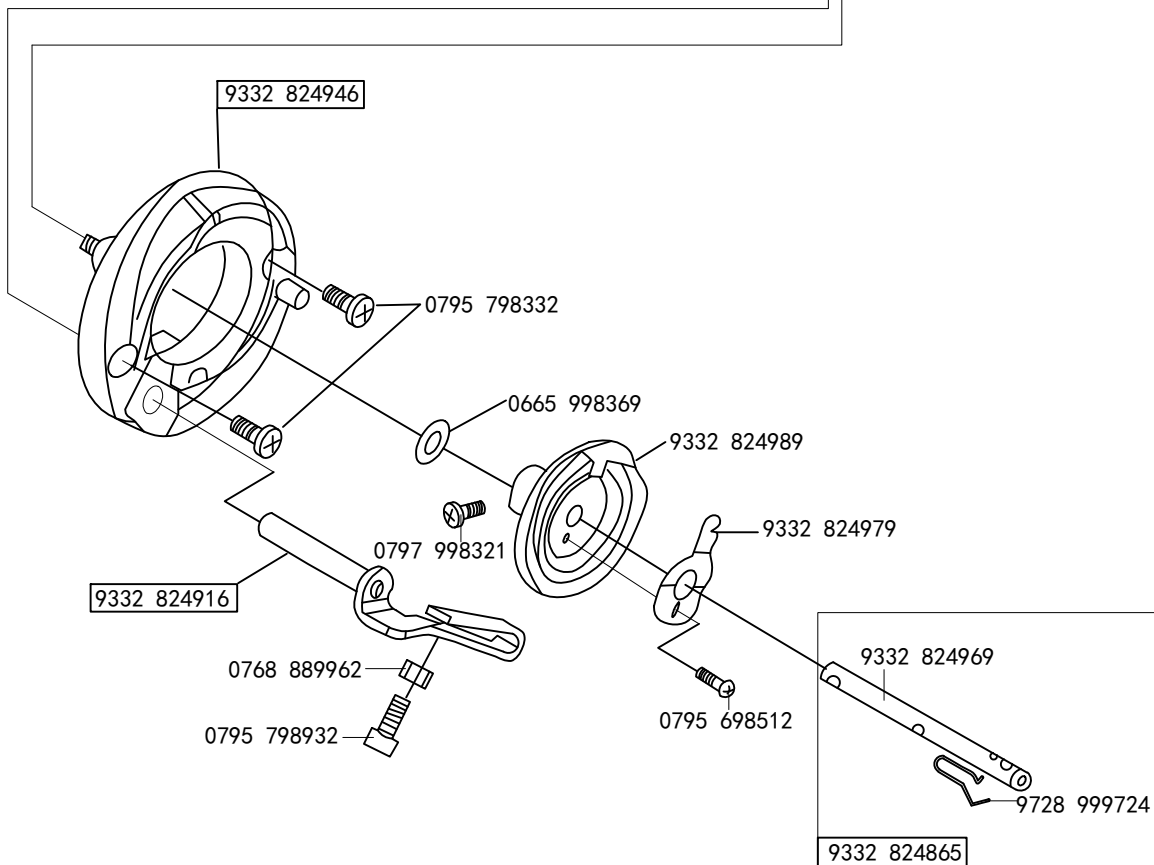

PARTS BOOK

HD 8-26

HD 8-32

Industrial automatic heavy duty sewing
machine with unison feed

HD
texi

9332 844395

9332 844365

	
9332 824895	9332 824885