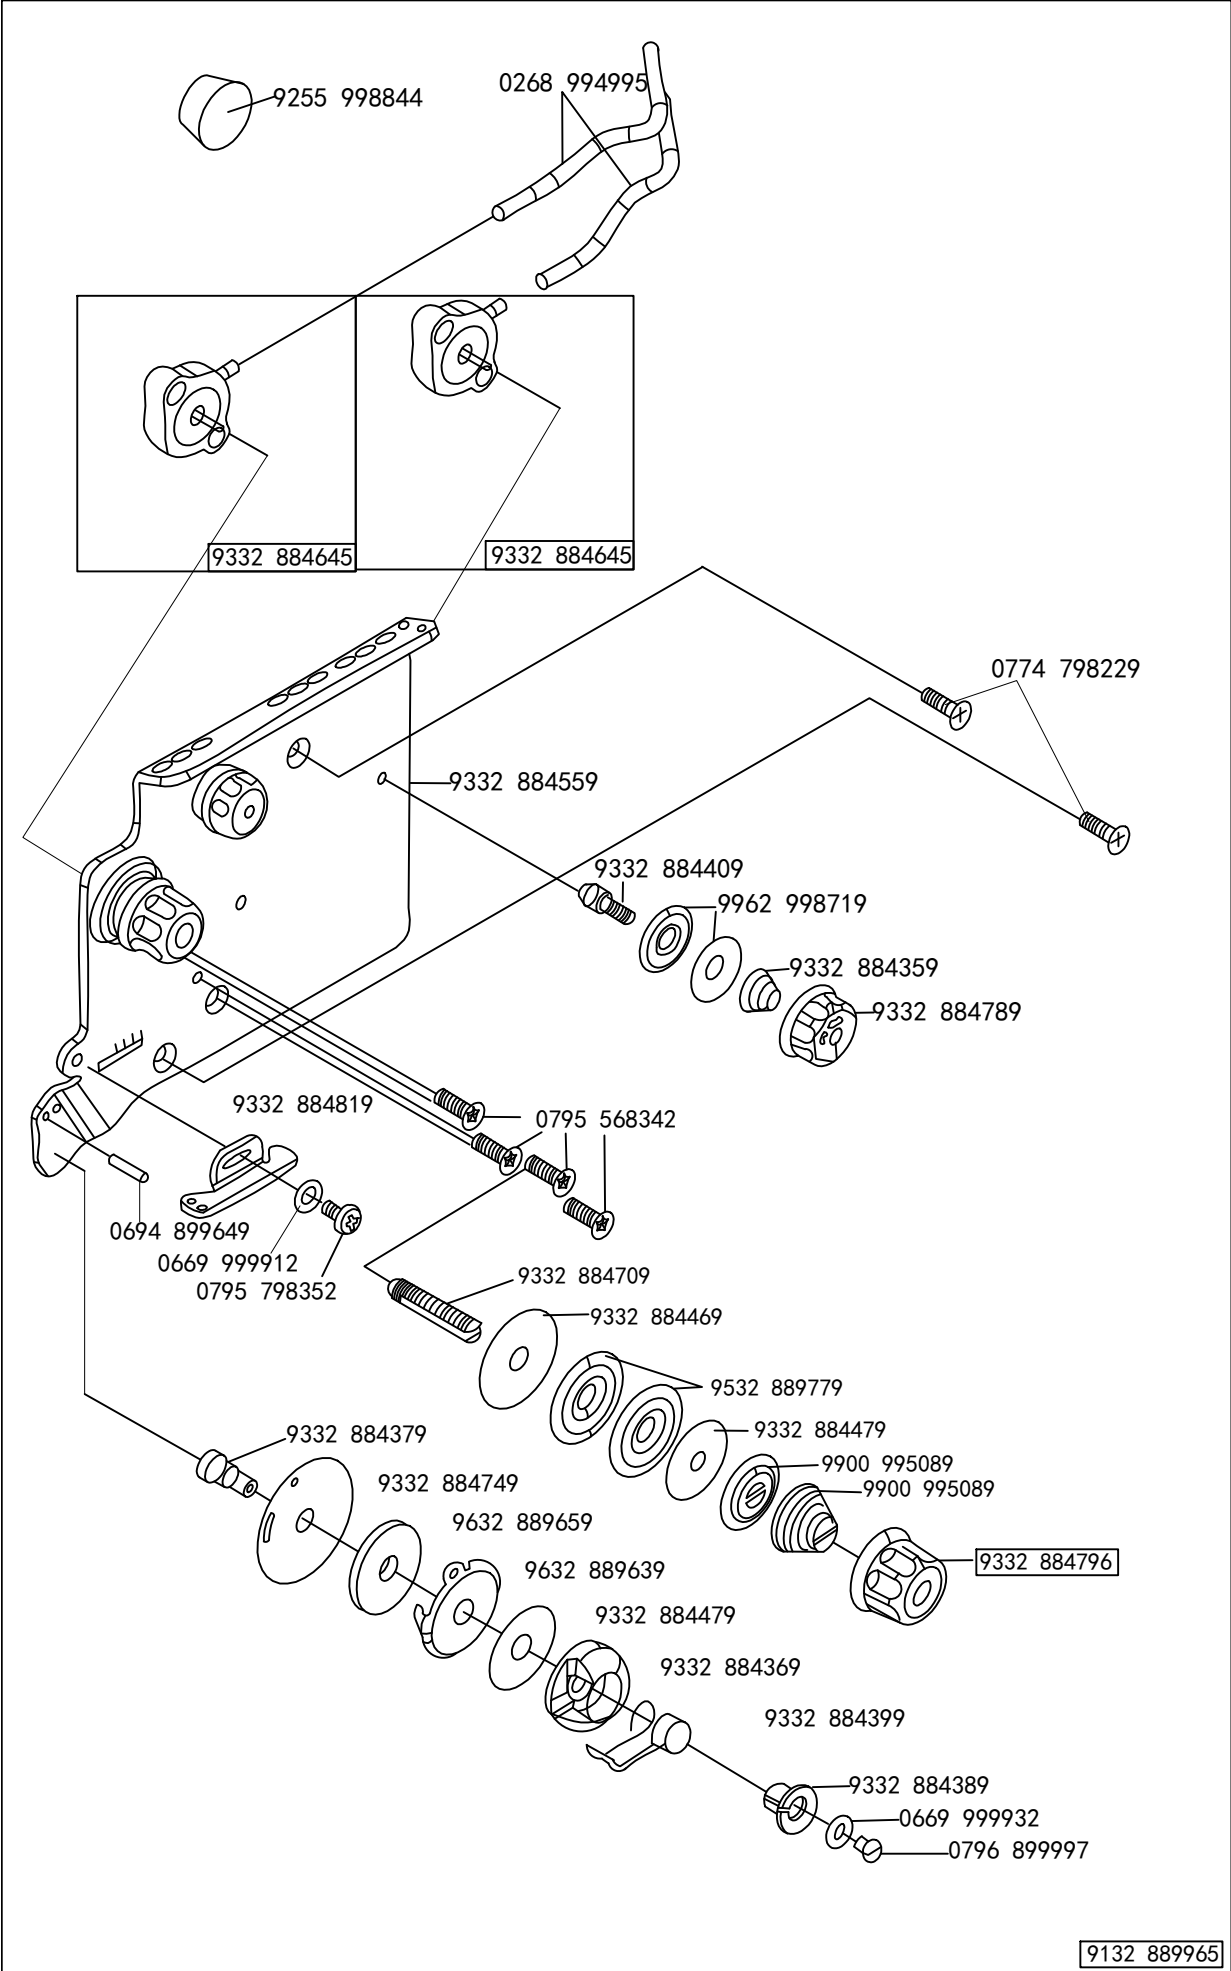

PARTS BOOK

HD 8-26

HD 8-32

Industrial automatic heavy duty sewing
machine with unison feed

HD
texi

9332 844395

9332 844365

	
9332 824895	9332 824885