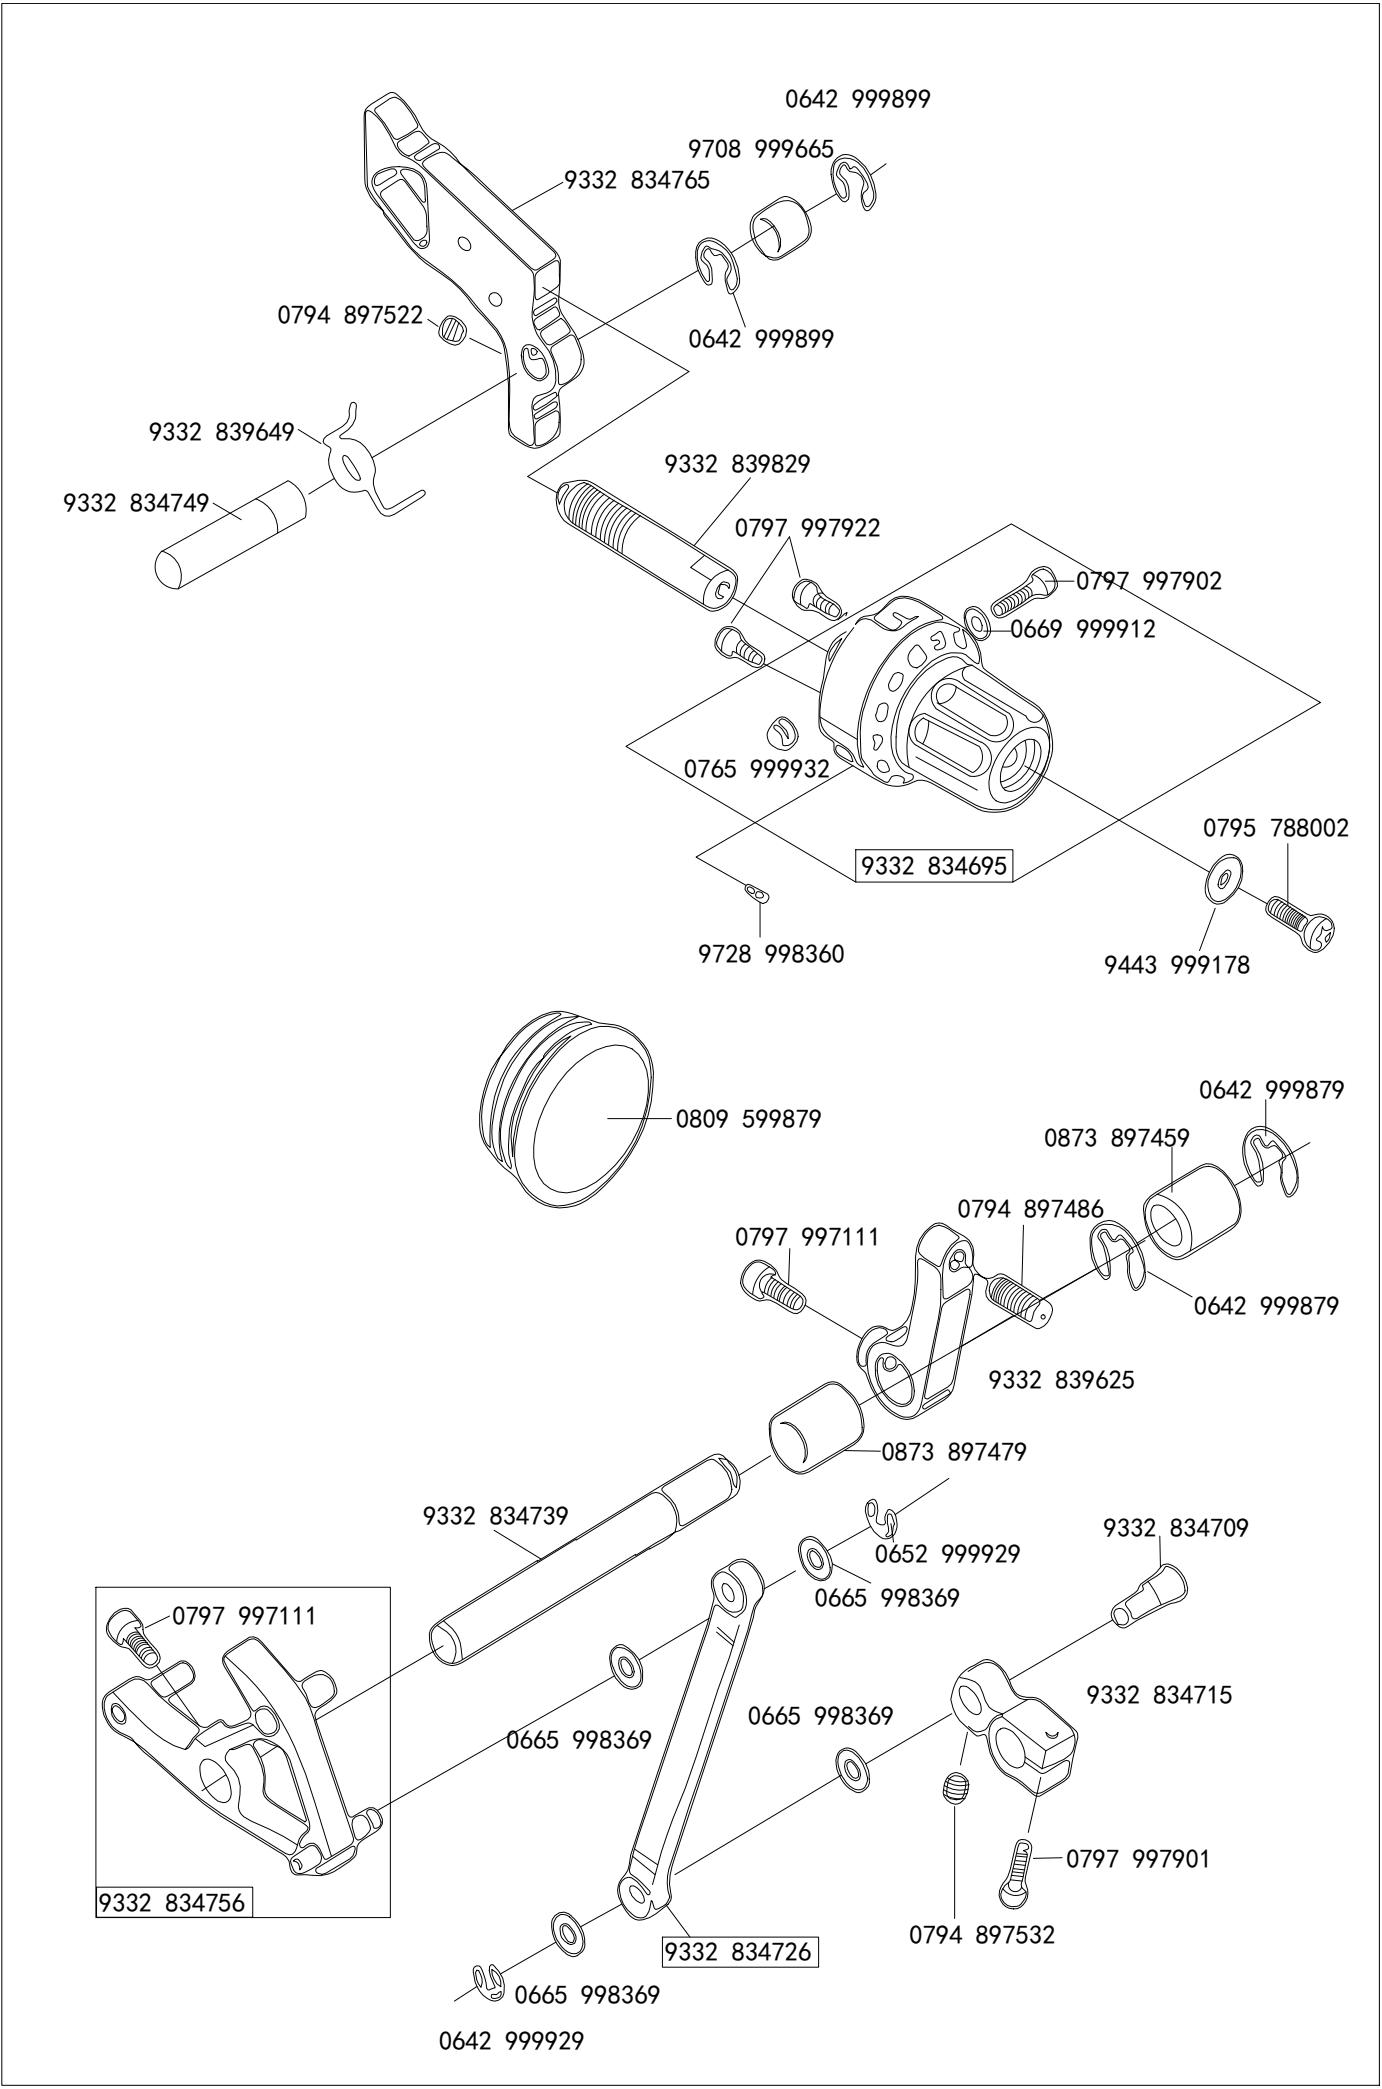

PARTS BOOK

HD 8-26

HD 8-32

Industrial automatic heavy duty sewing
machine with unison feed

HD
texi

9332 844395

9332 844365

	
9332 824895	9332 824885