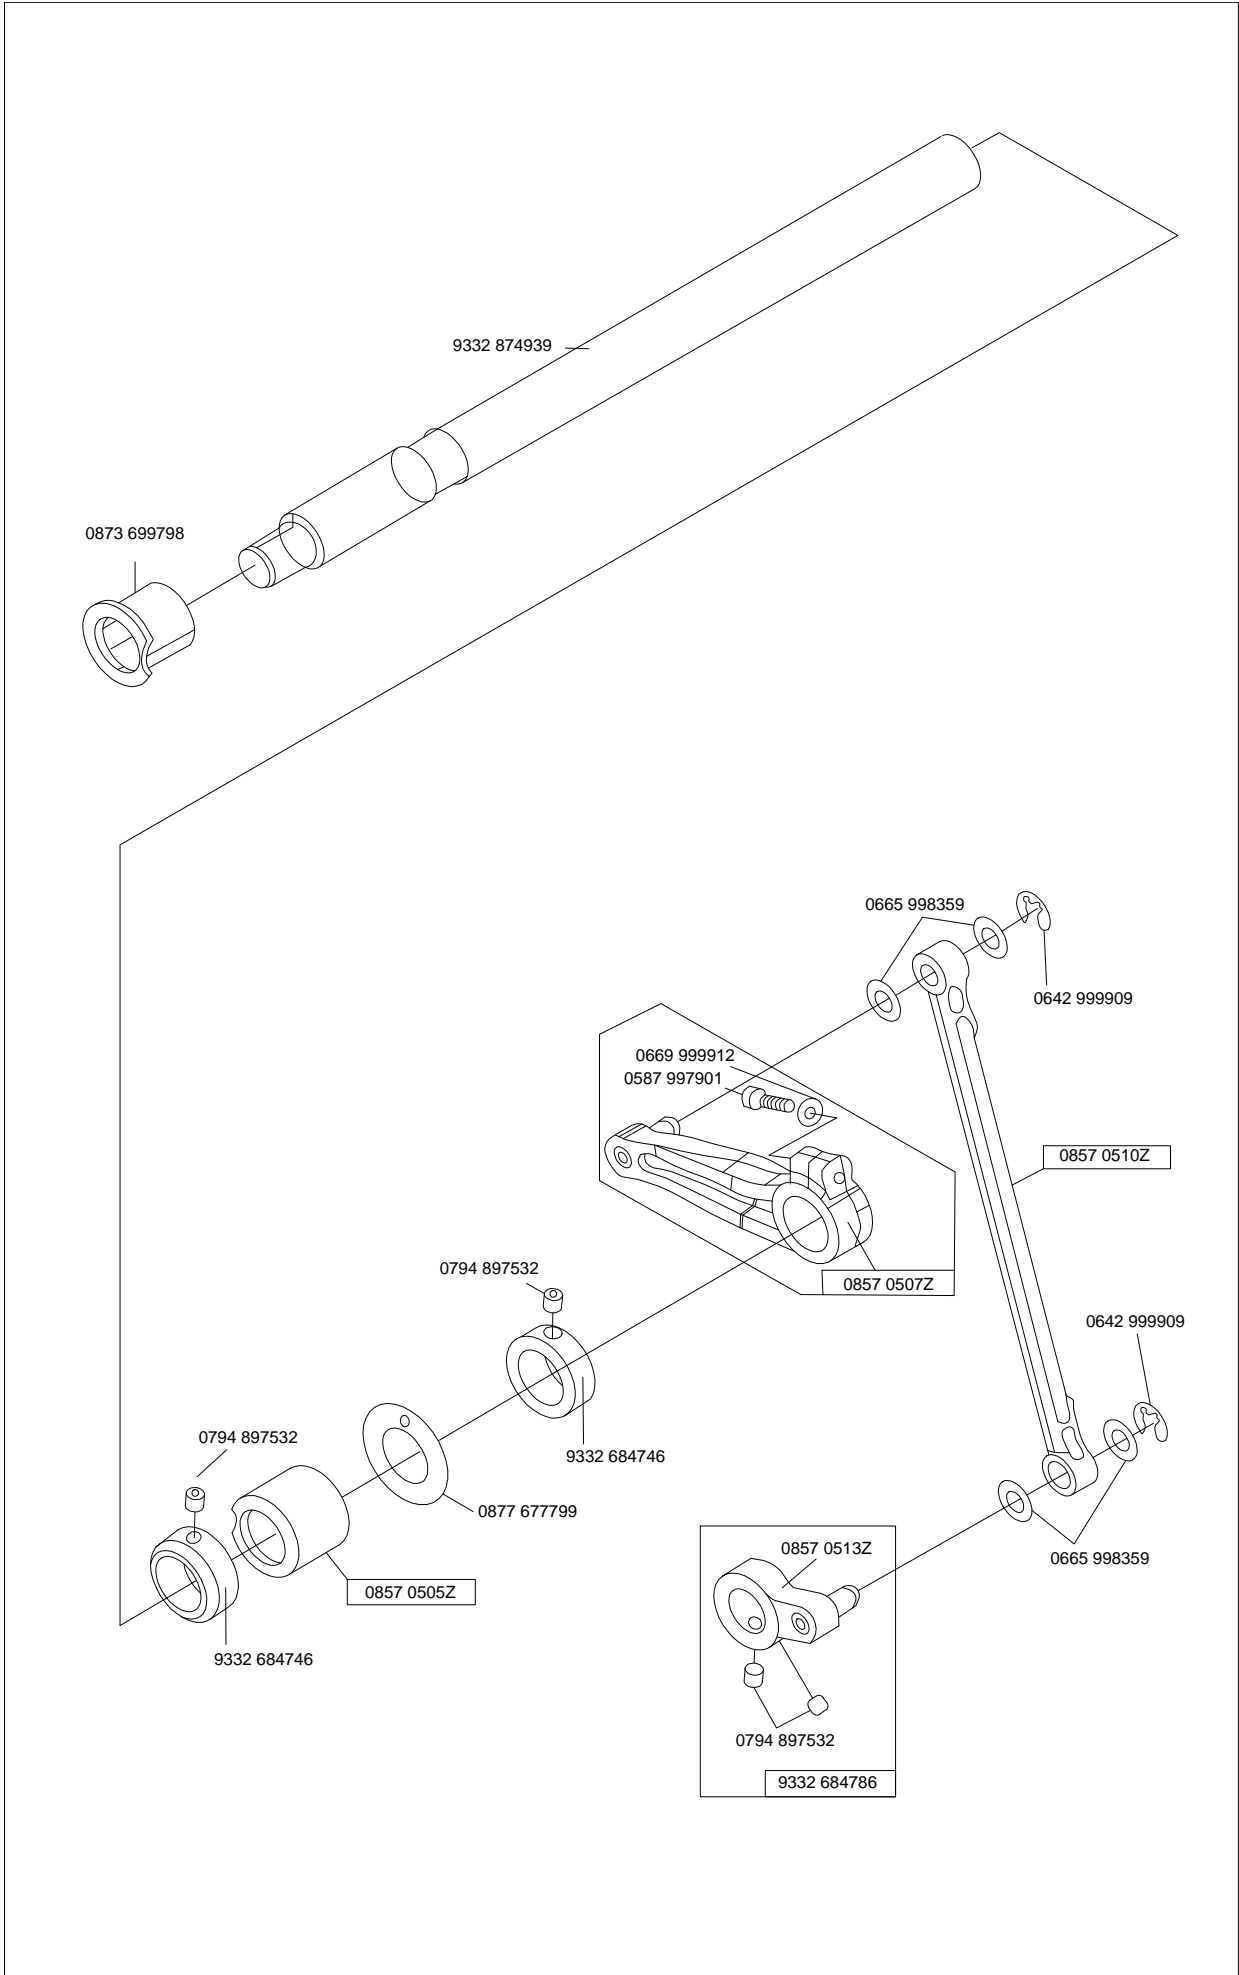

PARTS BOOK

HD 8-26

HD 8-32

Industrial automatic heavy duty sewing
machine with unison feed

HD
texi

9332 844395

9332 844365

	
9332 824895	9332 824885