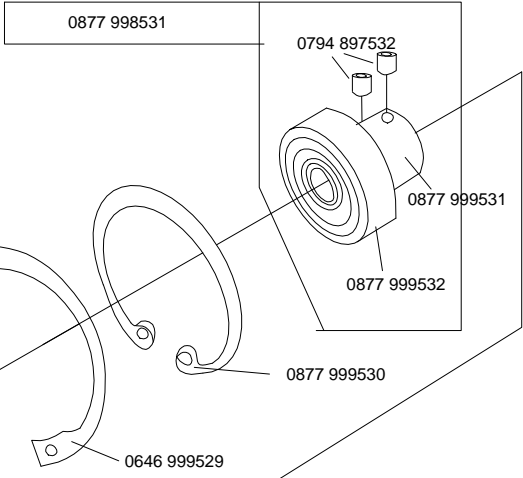

PARTS BOOK

HD 8-26

HD 8-32

Industrial automatic heavy duty sewing
machine with unison feed

HD
texi

9332 844395

9332 844365

	
9332 824895	9332 824885