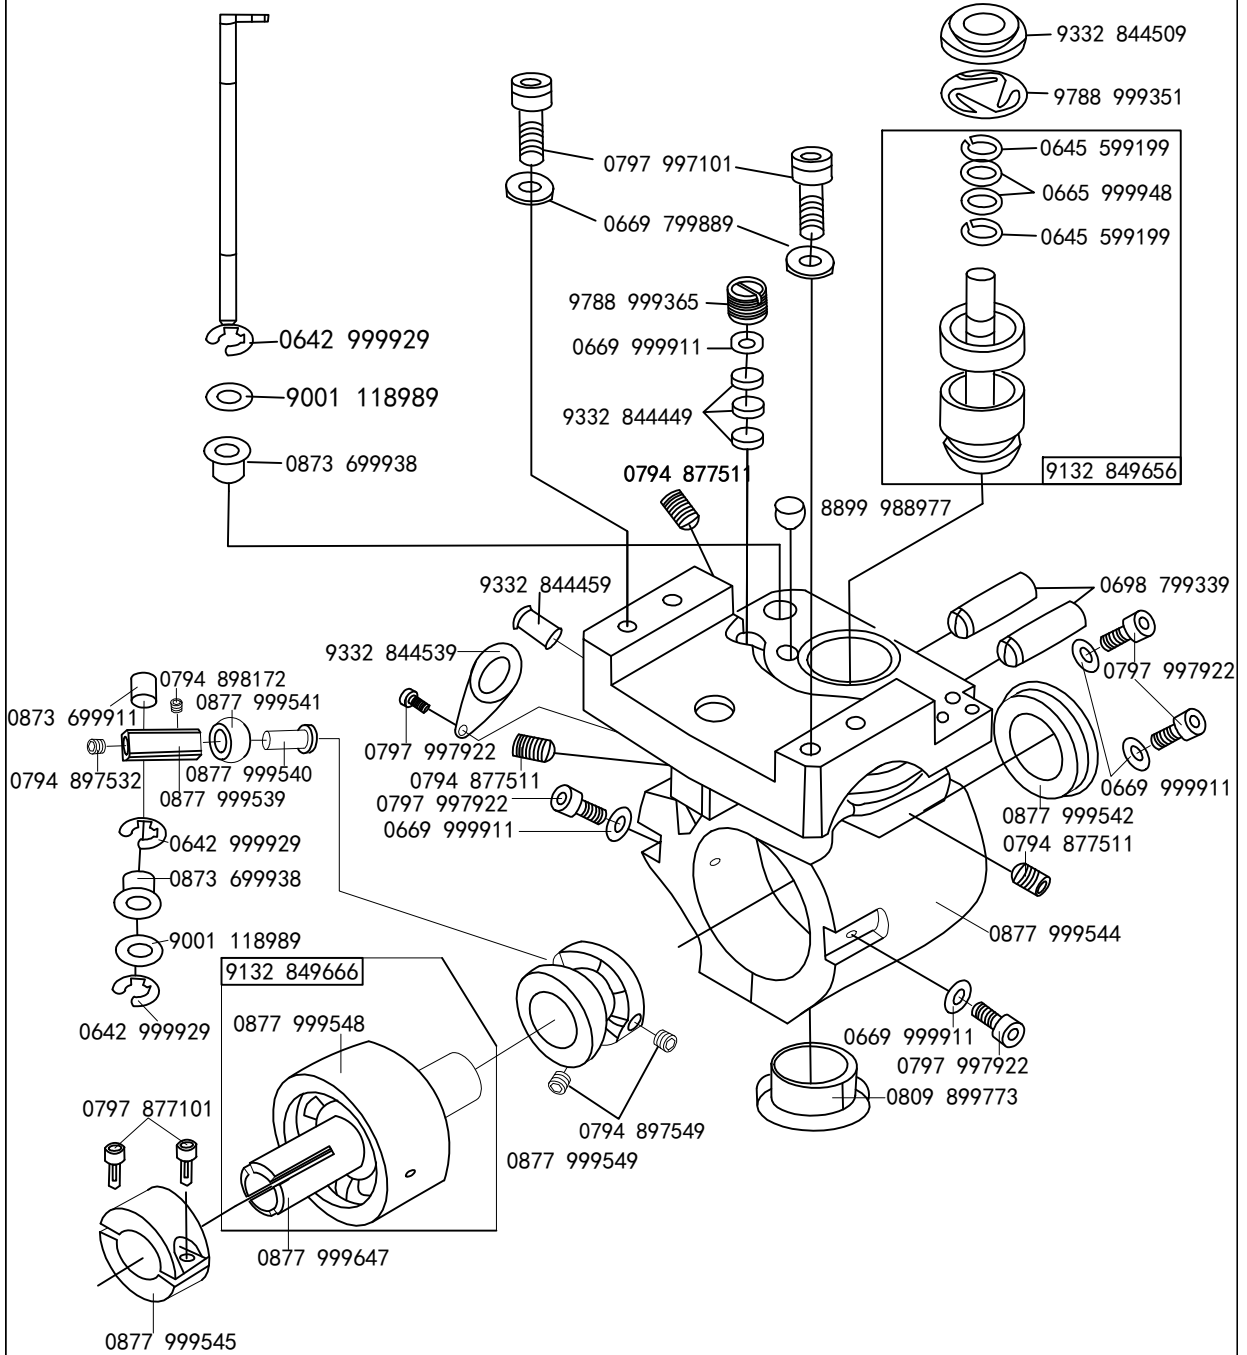

PARTS BOOK

HD 8-26

HD 8-32

Industrial automatic heavy duty sewing
machine with unison feed

HD
texi

9332 844395

9332 844365

	
9332 824895	9332 824885