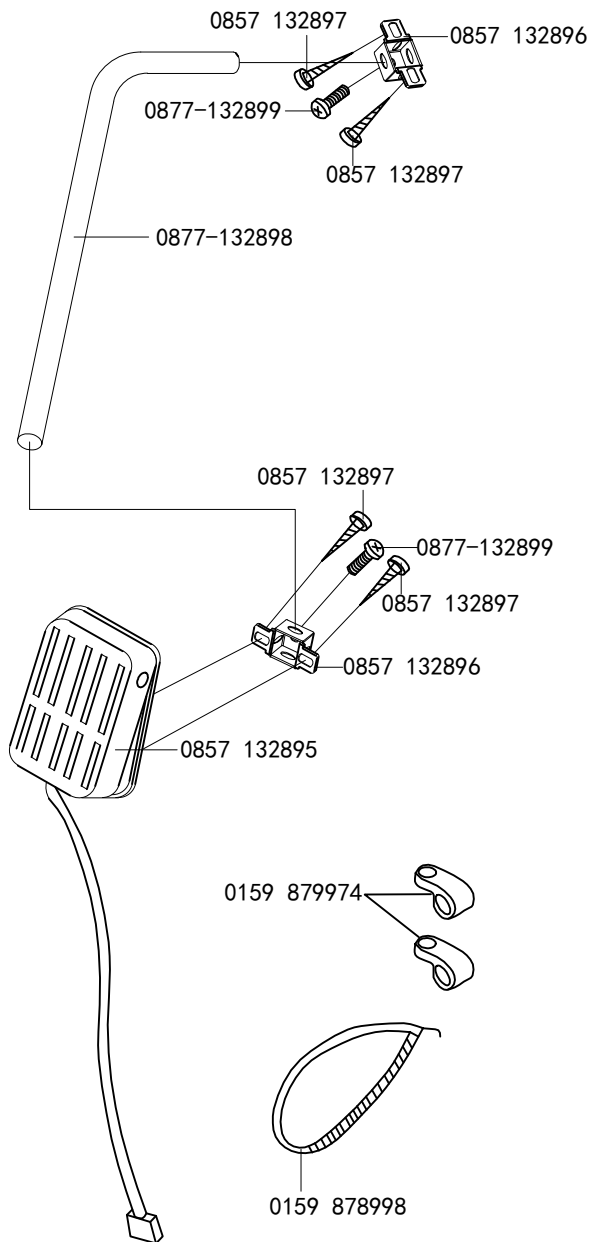

PARTS BOOK

HD 8-26

HD 8-32

Industrial automatic heavy duty sewing
machine with unison feed

HD
texi

9332 844395

9332 844365

	
9332 824895	9332 824885