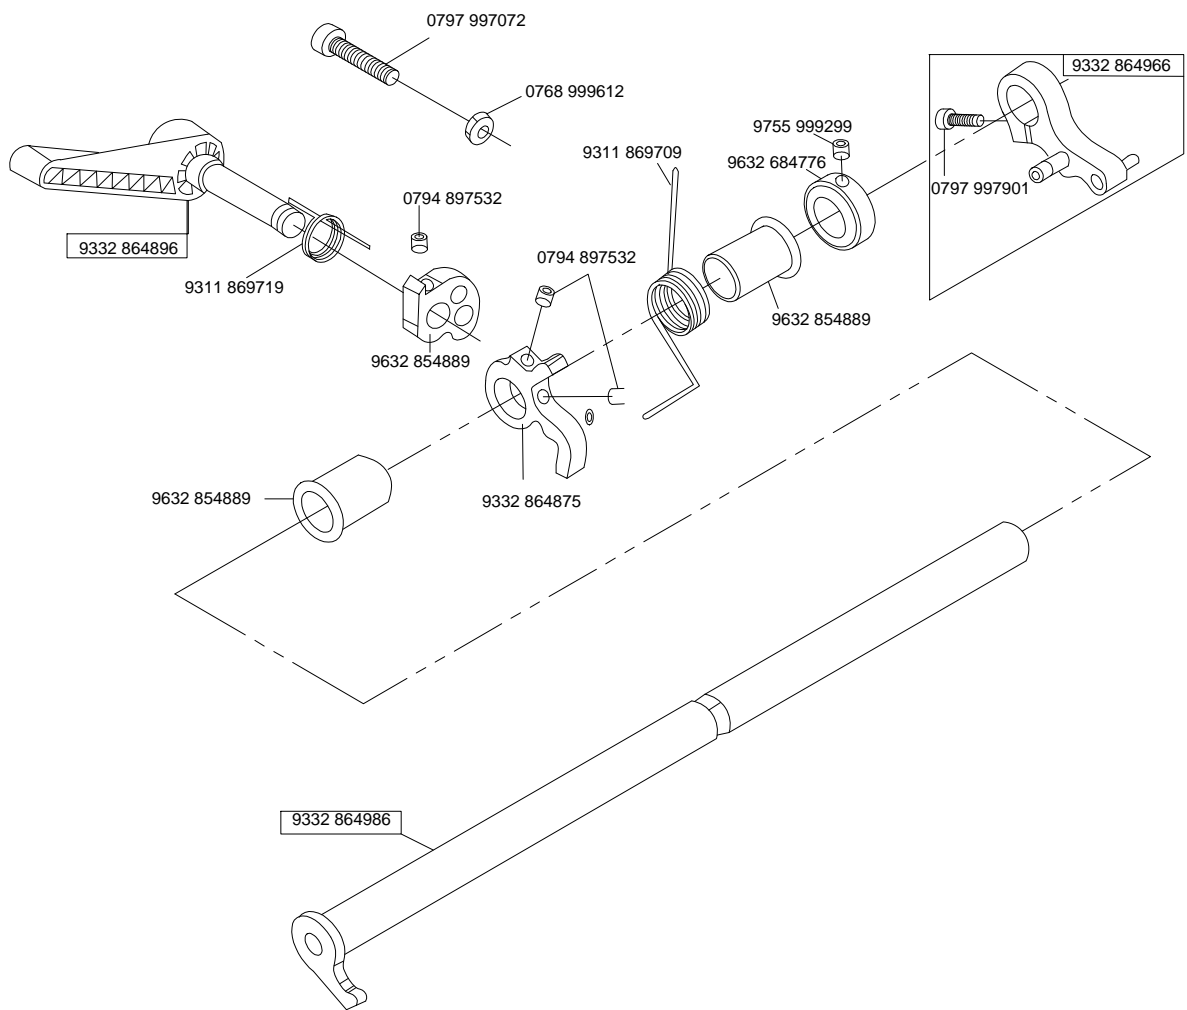

PARTS BOOK

HD 8-26

HD 8-32

Industrial automatic heavy duty sewing
machine with unison feed

HD
texi

9332 844395

9332 844365

	
9332 824895	9332 824885