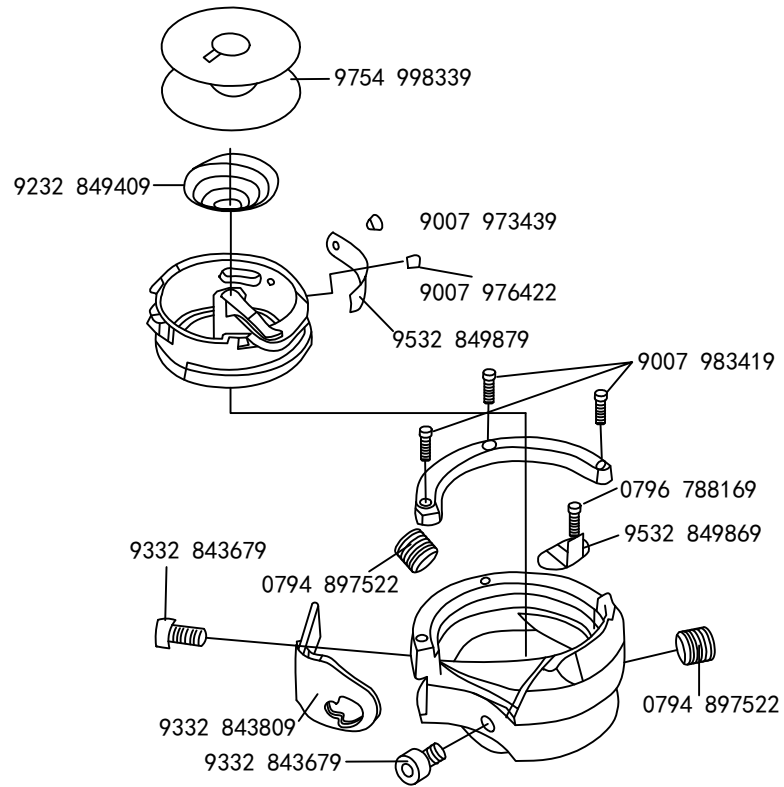

PARTS BOOK

HD 8-26

HD 8-32

Industrial automatic heavy duty sewing
machine with unison feed

HD
texi

9332 844395

9332 844365

	
9332 824895	9332 824885